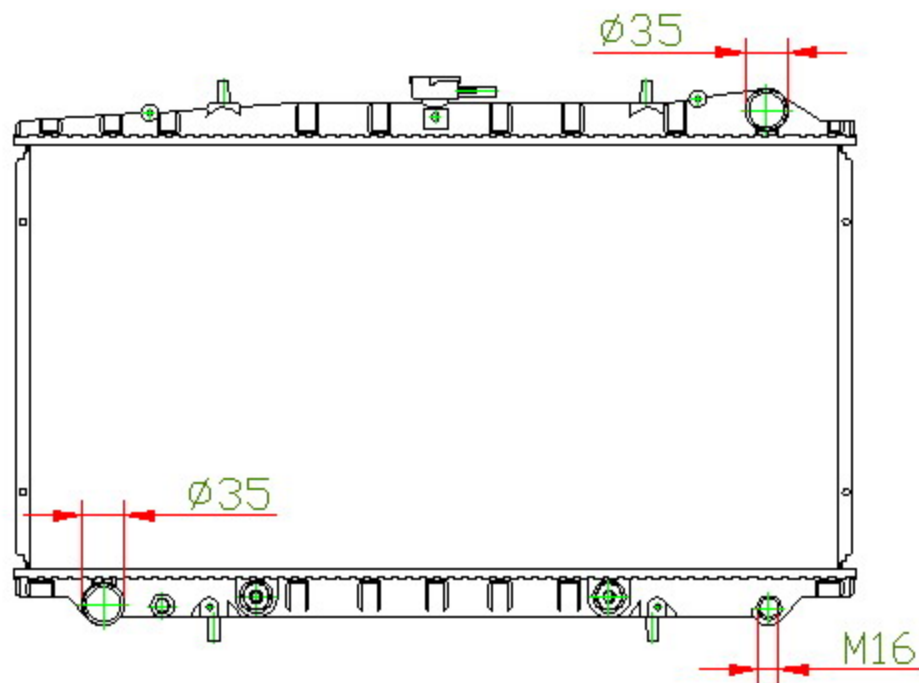

15098

CARTYPE: AVENIE W10/CD20(D) AT

CORE SIZE: PC 360 x 698 x 16

CORE SIZE: PA 360 x 688 x 16

OEM: 21460-74N00

NISSENS:62978

CARTON: 73.5*10.5*55.5

TANK SIZE: 713*47.5

OIL COOLER:300