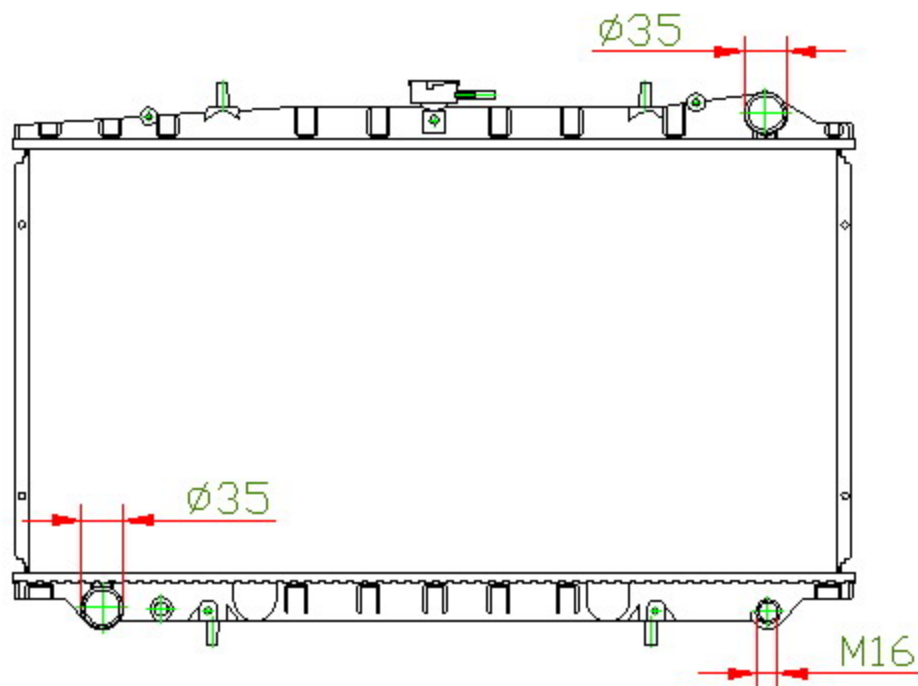

15099

CARTYPE: AVENIE W10/CD20(D) MT

NISSENS:62977

CORE SIZE: PC 360 x 698 x 16

CARTON: 73.5*10.5*55.5

CORE SIZE: PA 360 x 688 x 16

TANK SIZE: 713*47.5

OEM: 21410-74N00