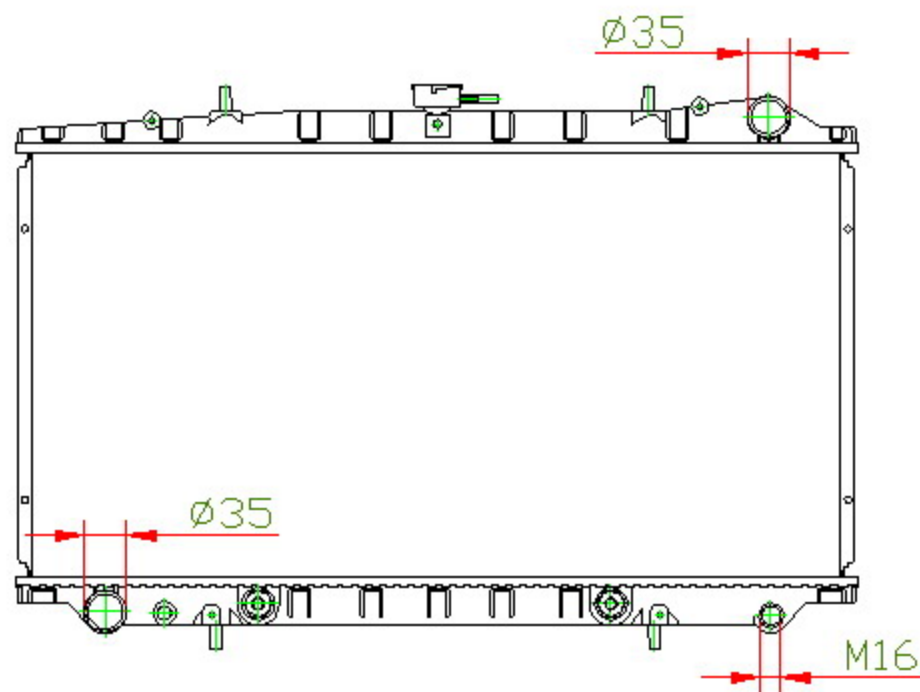

15100

CARTYPE: AVENIE W10/CD20(D) AT

CORE SIZE: PC 360 x 698 x 32

CORE SIZE: PA 360 x 688 x 26

OEM: 21460-74N00

DPI:

CARTON: 73.5*10.5*55.5

TANK SIZE: 713*47.5

OIL COOLER:300