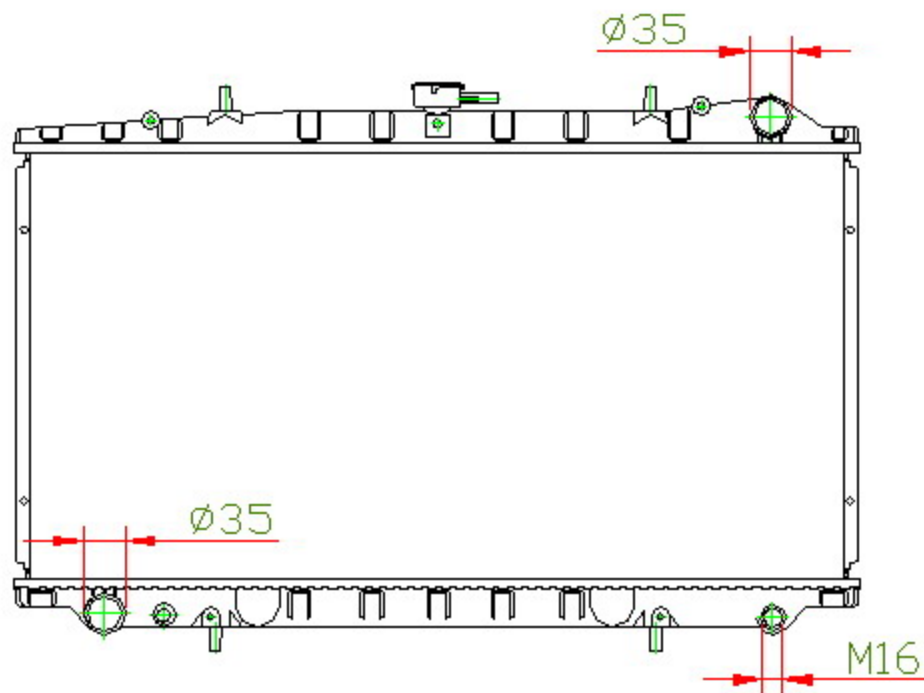

15101

CARTYPE: AVENIE W10/CD20(D) MT

CORE SIZE: PC 360 x 698 x 32

CORE SIZE: PA 360 x 688 x 26

OEM: 21410-74N00

DPI:

CARTON: 73.5*10.5*55.5

TANK SIZE: 713*47.5