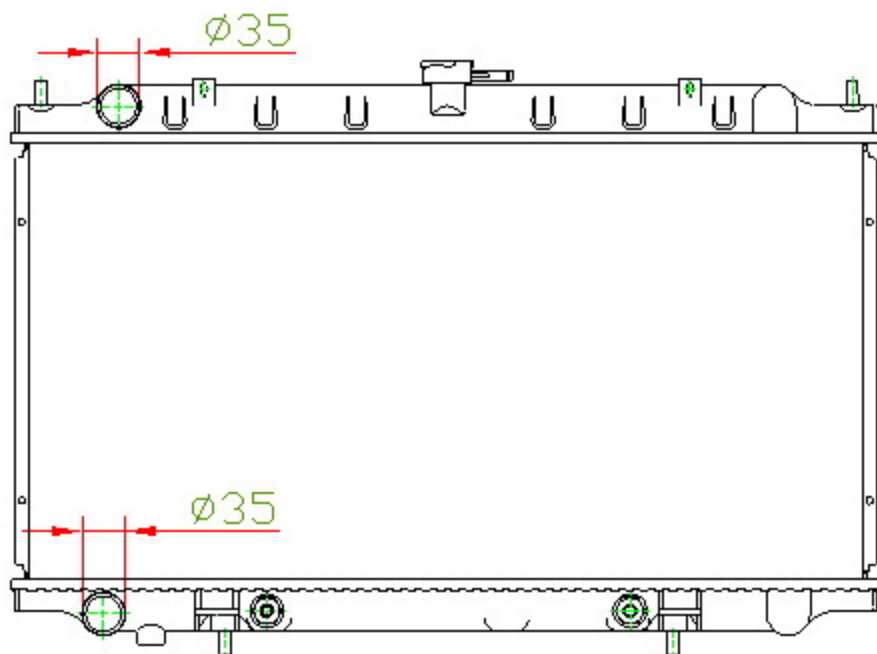

15109

CARTYPE: NISSAN B17C AT
CORE SIZE: PC 360 x 698 x 32
CORE SIZE: PA 360 x 688 x16/ 26
OEM:

DPI:
CARTON: 73.5*10*56
TANK SIZE: 713*47.5
OIL COOLER:300