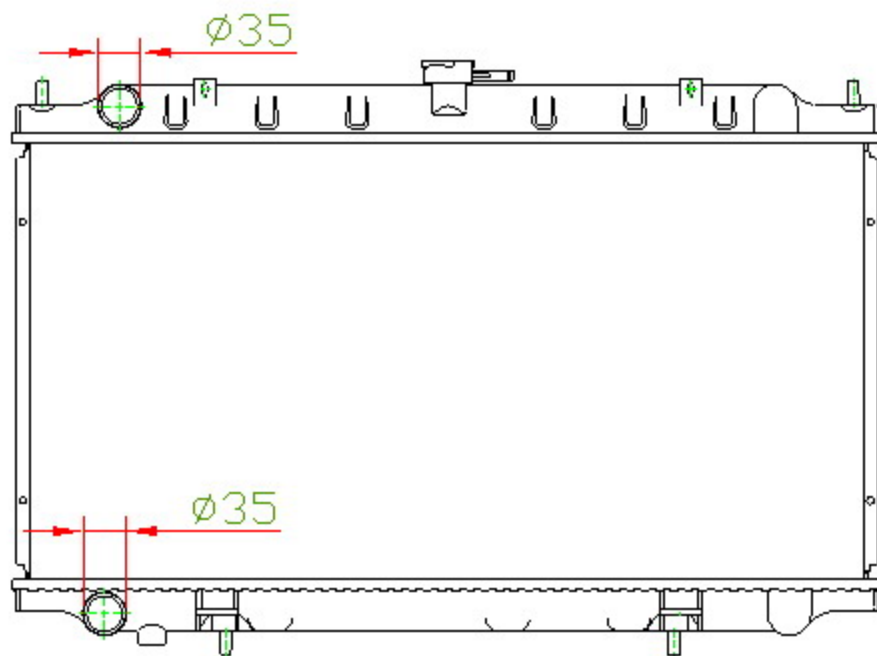

15110

CARTYPE: NISSAN B17C MT

CORE SIZE: PC 360 x 698 x 32

CORE SIZE: PA 360 x 688 x 26

OEM:

DPI:

CARTON: 73.5*10*56

TANK SIZE: 713*47.5