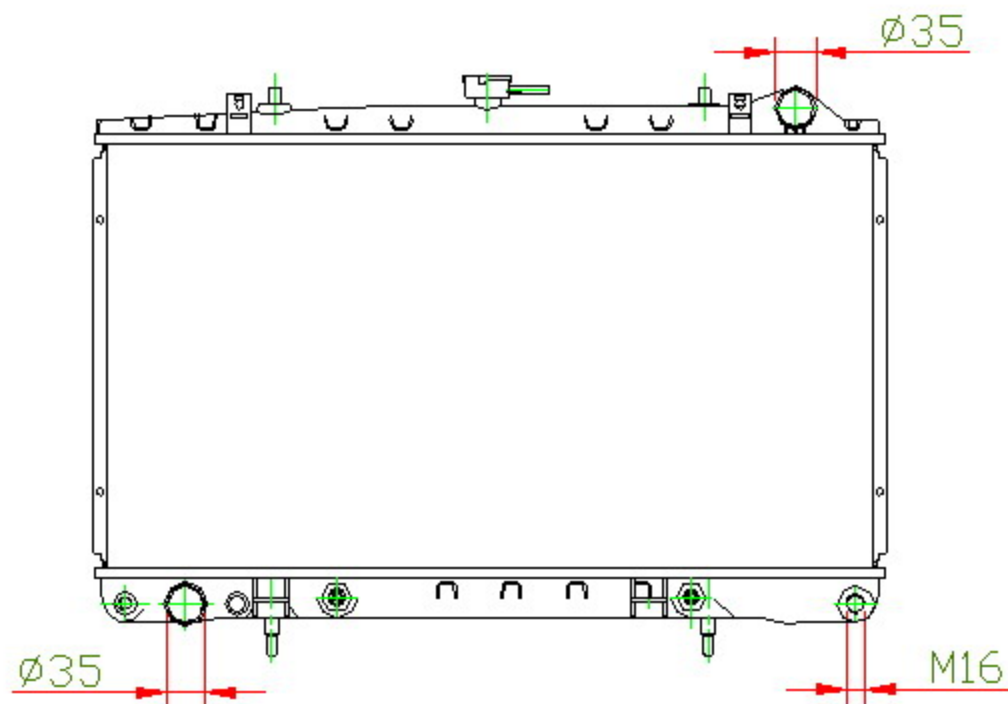

15118

CARTYPE: NISSAN 240SX '89~90 AT

CORE SIZE: PC 360 x 648 x 32

CORE SIZE: PA 360 x 638 x 26

OEM:

DPI: 1241

CARTON: 69\*10\*57

TANK SIZE: 667\*50

OIL COOLER:300