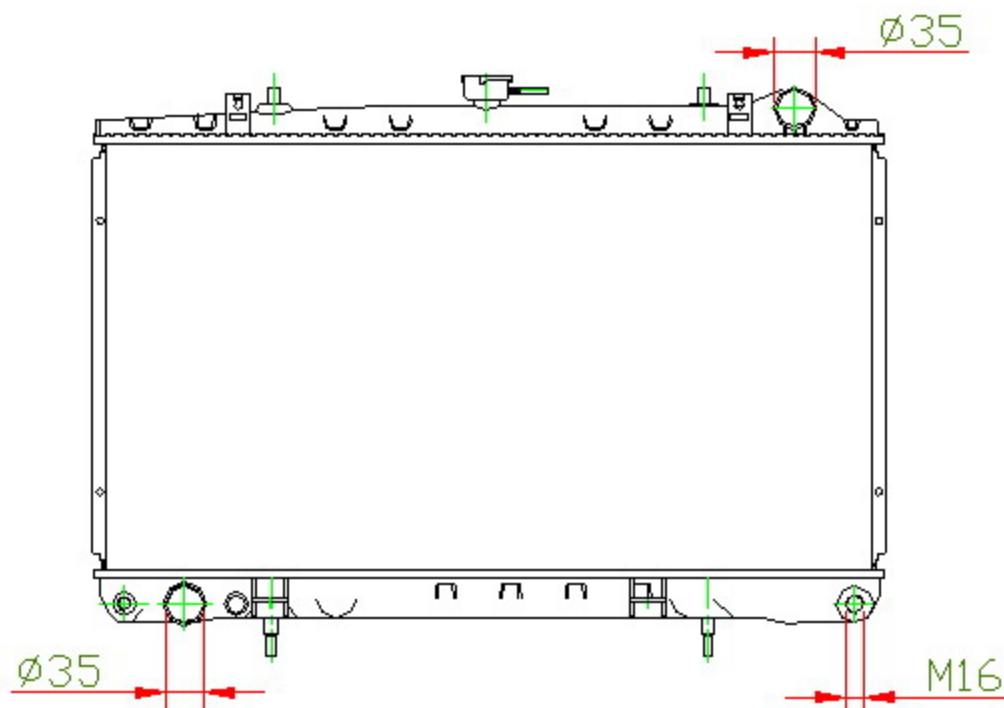

15119

CARTYPE: NISSAN 240SX '89~90 MT

CORE SIZE: PC 360 x 648 x 32

CORE SIZE: PA 360 x 638 x 26

OEM:

DPI: 1241

CARTON: 69\*10\*57

TANK SIZE: 667\*50