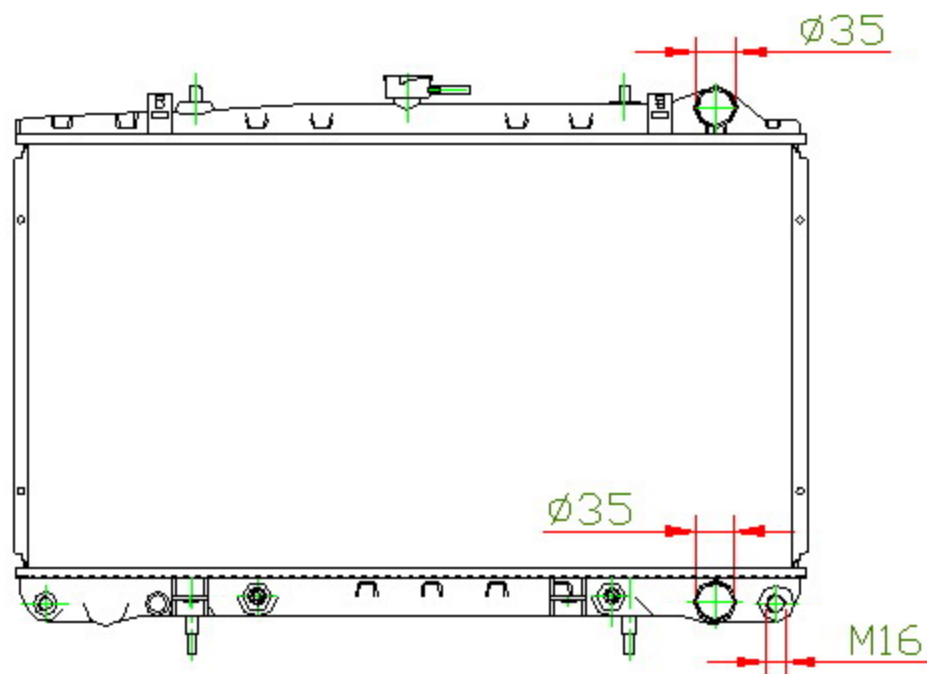

15120

CARTYPE: NISSAN 240SX '91~94 AT

CORE SIZE: PC 360 x 648 x 32

CORE SIZE: PA 360 x 638 x 26

OEM:

DPI: 1425

CARTON: 69*10*57

TANK SIZE: 667*50

OIL COOLER:300