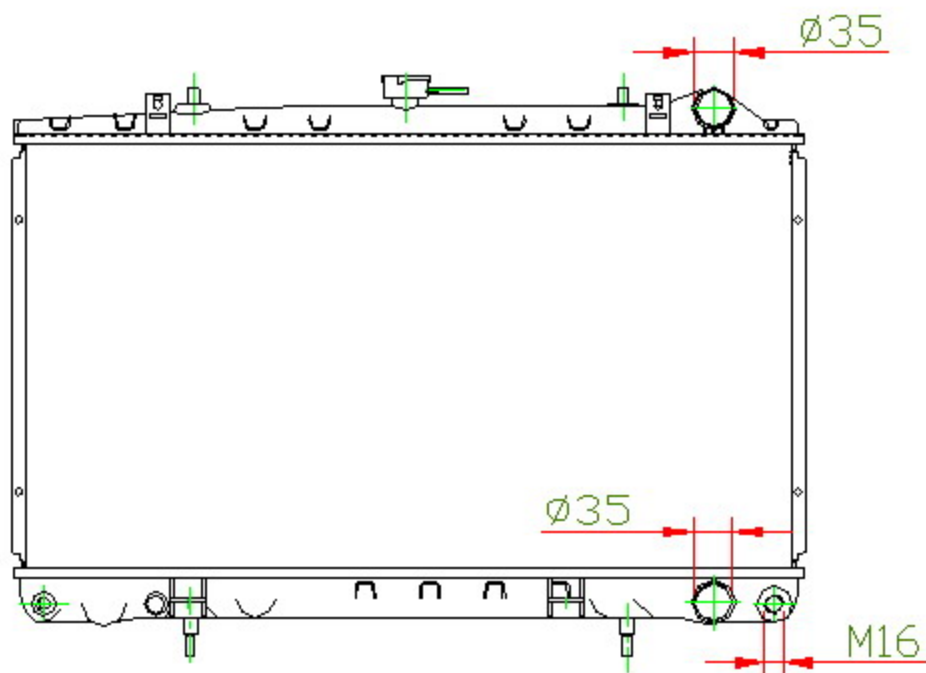

15121

CARTYPE: NISSAN 240SX '91~94 MT

DPI: 1425

CORE SIZE: PC 360 x 648 x 32

CARTON: 69*10*57

CORE SIZE: PA 360 x 638 x 26

TANK SIZE: 667*50

OEM: