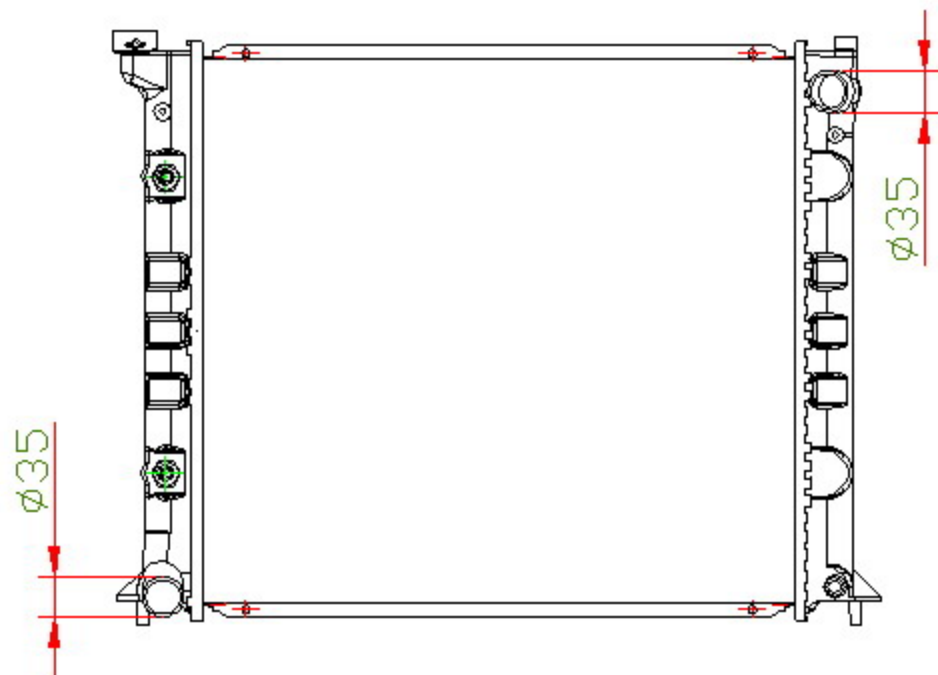

15132

CARTYPE: FARLADY'89-97 3002X AT

CORE SIZE: PA 500 x 458 x 26

CORE SIZE:

OEM: 21460-40P00/10

DPI: 1151/1139

CARTON: 67*12*57

TANK SIZE: 481*52

OIL COOLER:250