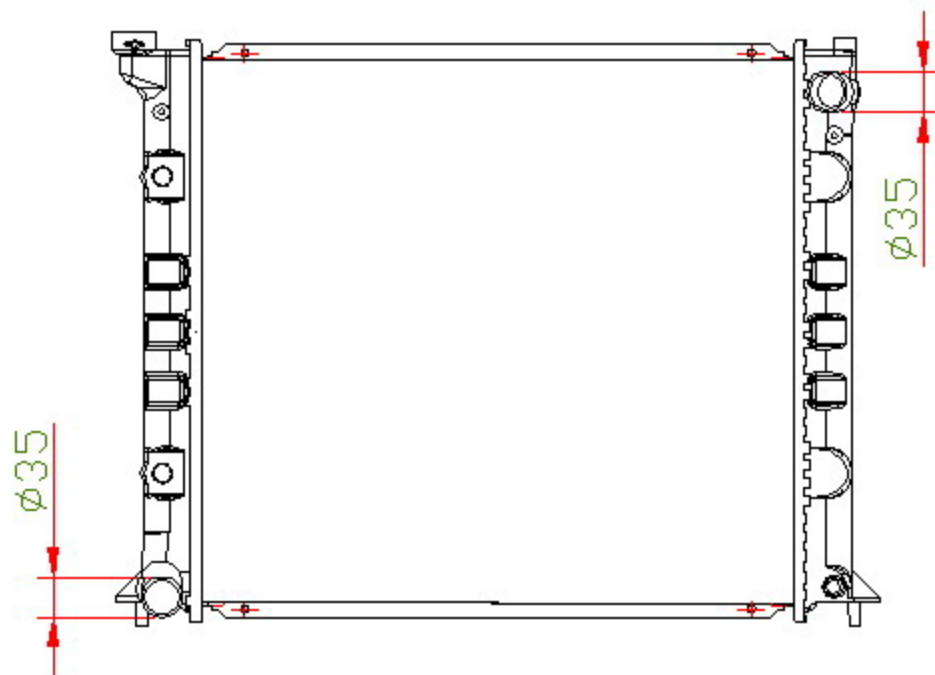

15134

CARTYPE:FARLADY'89-97 3002X MT

CORE SIZE: PA 500 x 458 x 26

CORE SIZE:

OEM: 21410-40P00/10

DPI: 1151/1139

CARTON: 67\*12\*57.5

TANK SIZE: 481\*52

OIL COOLER: