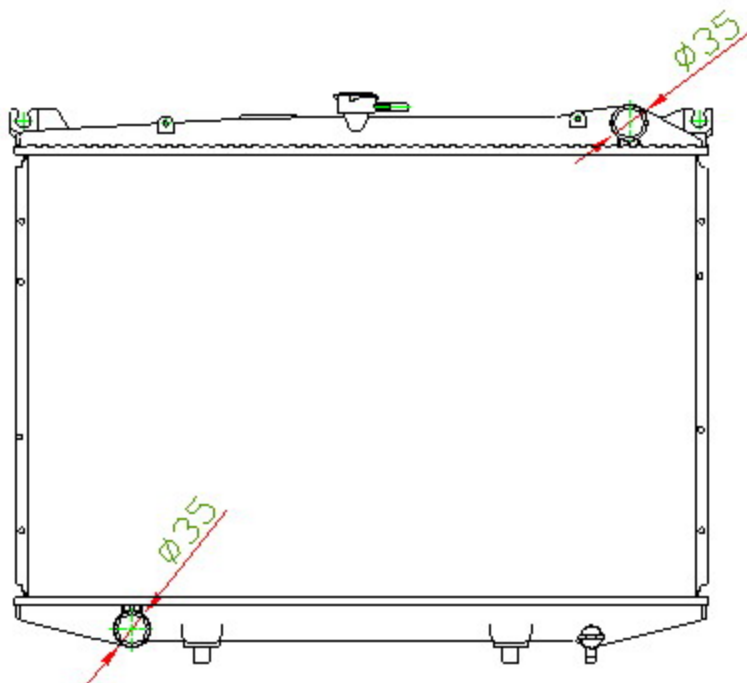

15135

CARTYPE: HARDBODY'92-95 D21D MT

CORE SIZE: PC 430 x 648 x 32

CORE SIZE: PA 430 x 648 x 26

OEM:

DPI:

CARTON: 70.5*11*62.5

TANK SIZE: 670*47

OIL COOLER: