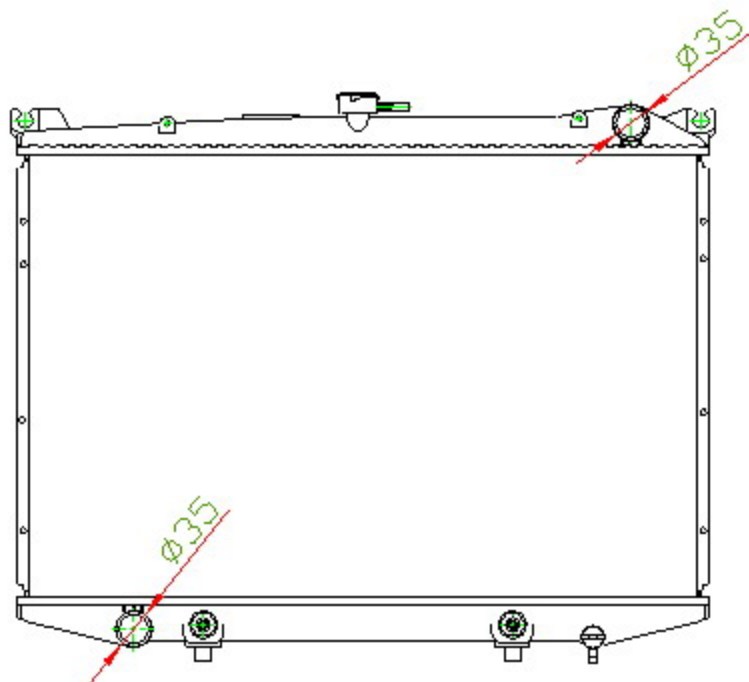

15136

CARTYPE: HARDBODY'92-95 D21D AT

CORE SIZE: PC 430 x 648 x 32

CORE SIZE: PA 430 x 648 x 26

OEM:

DPI:

CARTON: 70.5*11*62.5

TANK SIZE: 670*47

OIL COOLER:300