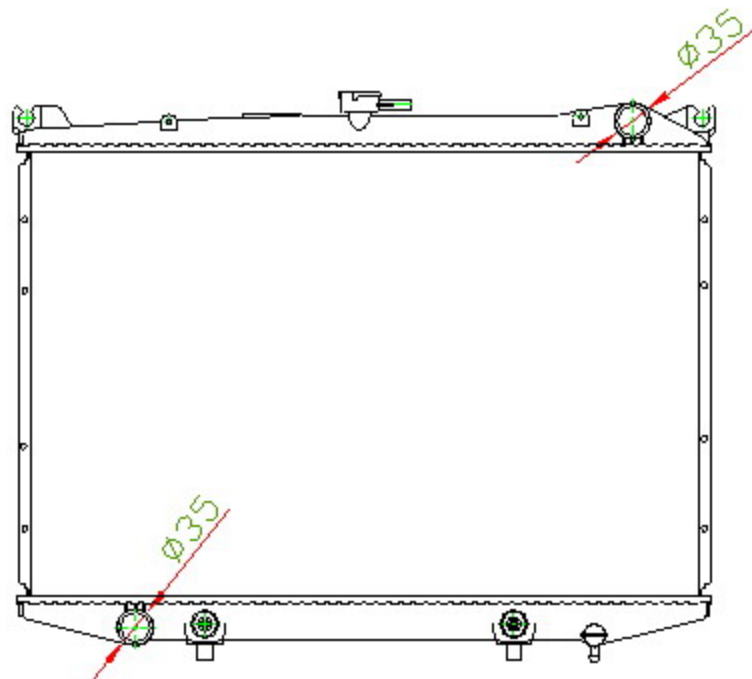

15137

CARTYPE: HARDBODY'92-95 D21D AT

CORE SIZE: PC 430 x 648 x 16

CORE SIZE: PA 430 x 648 x 16

OEM:

DPI:

CARTON: 70.5\*11\*62.5

TANK SIZE: 670\*47

OIL COOLER:300