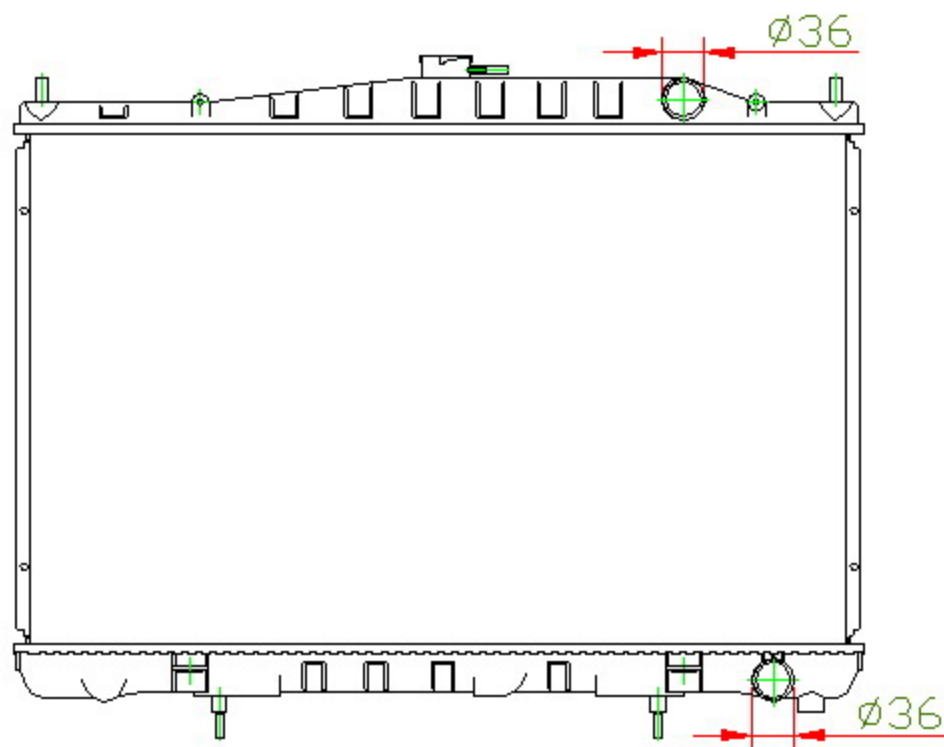

15140

CARTYPE: CEDRIC'93-96 SY32 MT

CORE SIZE: PC 430 x 698 x 32

CORE SIZE: PA 430 x 688 x 26

OEM:

DPI: 1561

CARTON: 73.5*10*64.5

TANK SIZE: 713*47.5