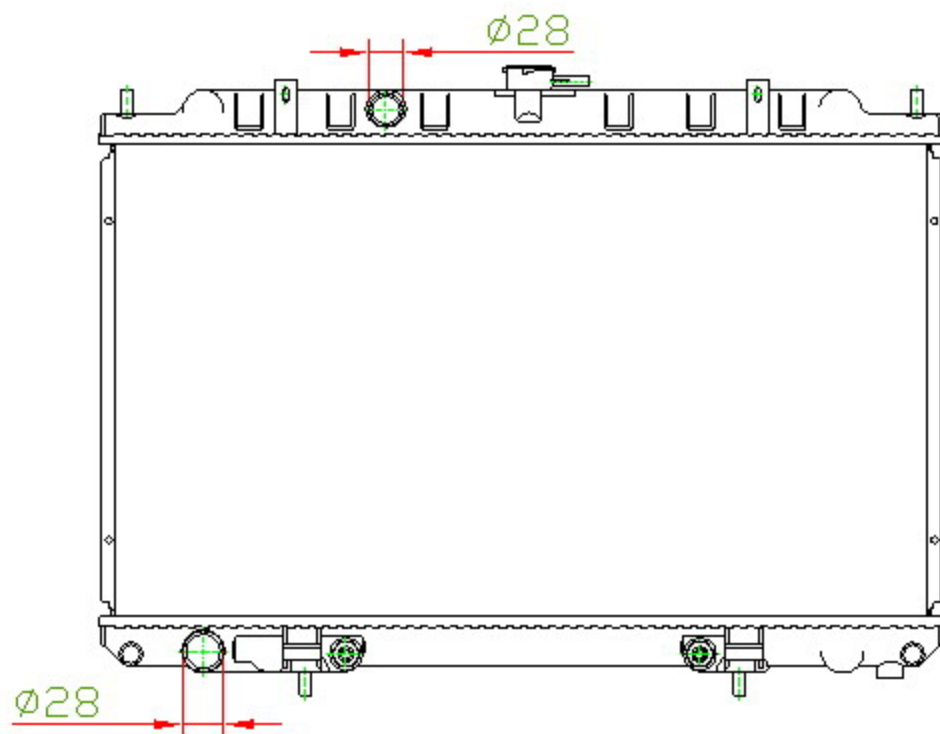

15141

CARTYPE: AVEMIR QG18 '02-03 AT

CORE SIZE: PC 400 x 698 x 16

CORE SIZE: PA 400 x 688 x 16/26

OEM: 21460-WA005

DPI:

CARTON: 73.5*10*60.8

TANK SIZE: 713*47.5

OIL COOLER:300