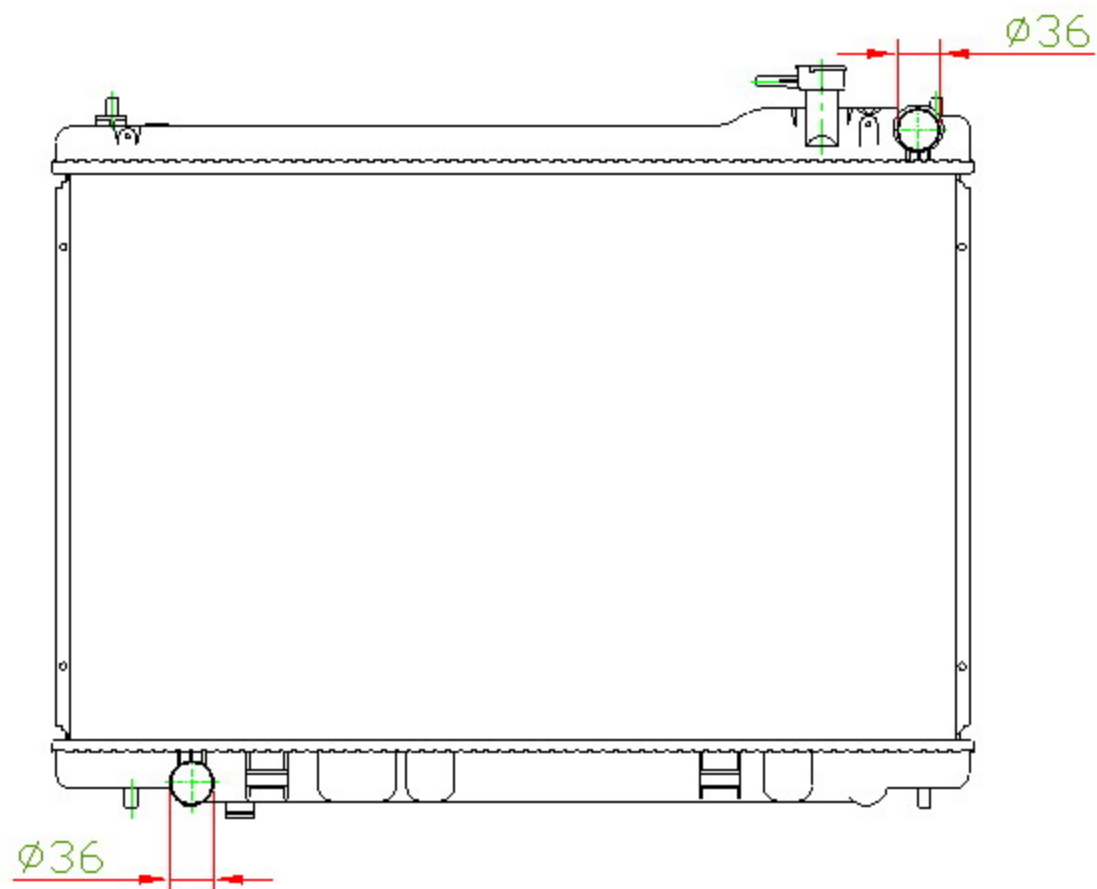

15142

CARTYPE: INFINITIG35'03-05 MT

CORE SIZE: PC 400x738x16

CORE SIZE: PA 400x738x16

OEM: 21460-AM900

DPI:2588

CARTON: 78*11.5*62

TANK SIZE: 757.5*46.5

OIL COOLER: