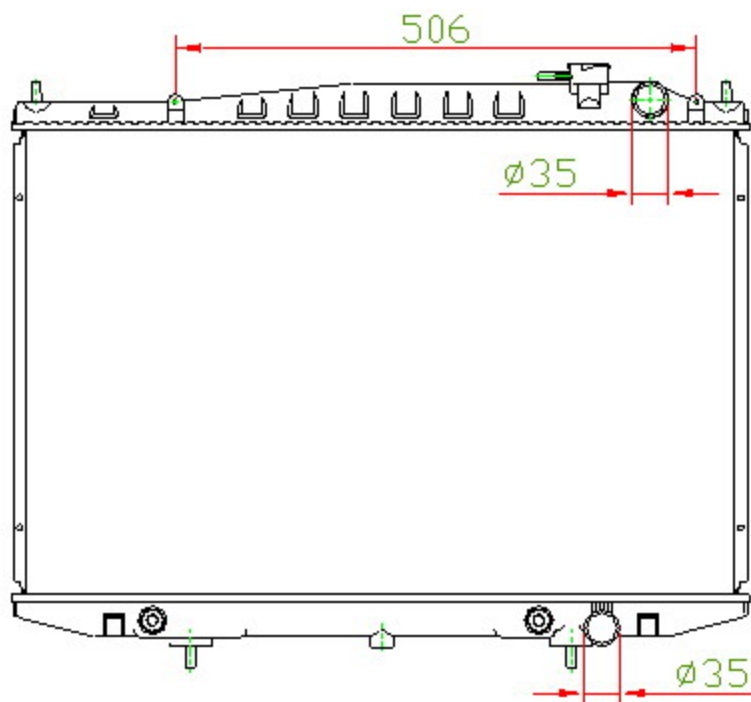

15144

CARTYPE: HARDBODY'98-00 D22 AT

CORE SIZE: PC 450 x 698 x 32

CORE SIZE: PA 450 x 688 x 22/26/32

OEM:

DPI: 2215

CARTON: 73.5\*11.5\*65.5

TANK SIZE: 713\*47.5

OIL COOLER:375