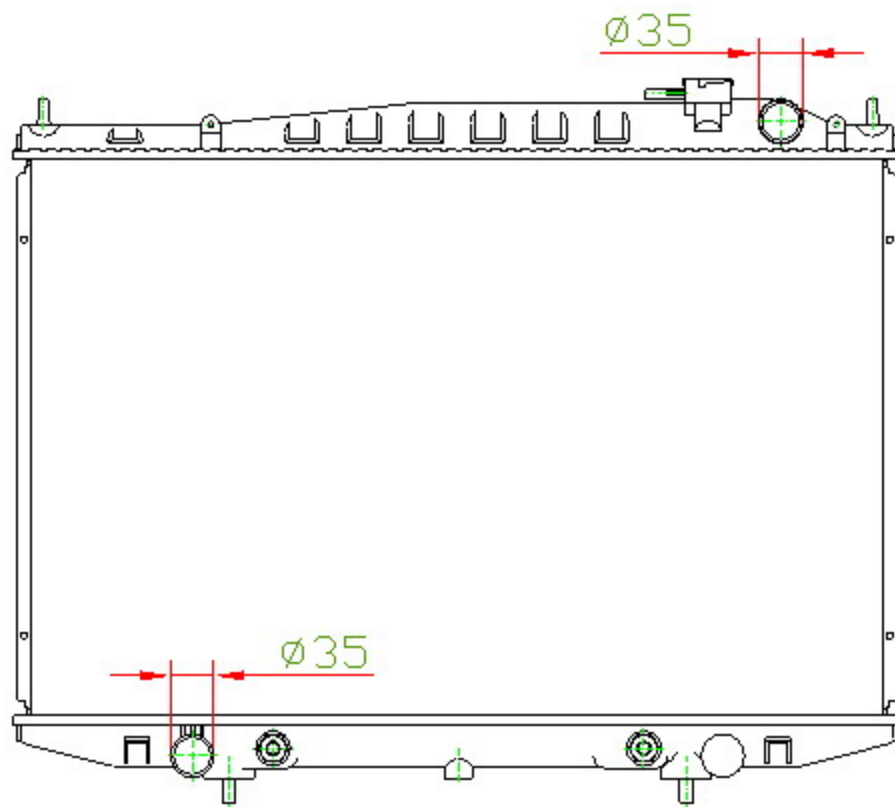

15145

CARTYPE: BD22/TD27 AT

CORE SIZE: PC 450 x 698 x 32

CORE SIZE: PA 450 x 688 x 16/26/32

OEM: 21460-2S810

DPI:

CARTON: 73.5*11.5*65.5

TANK SIZE: 713*47.5

OIL COOLER:300