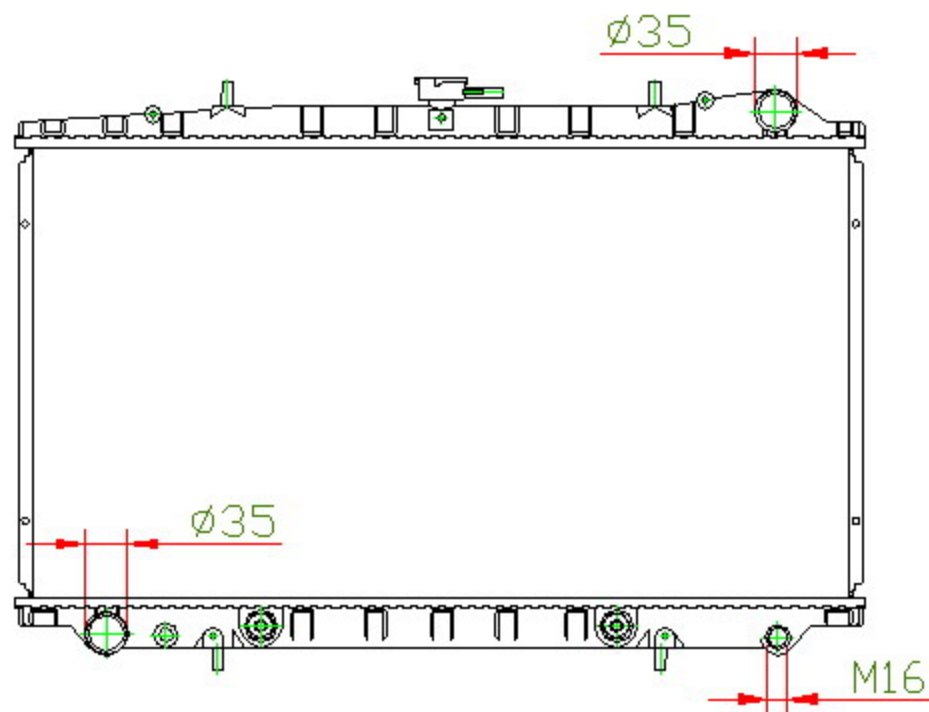

15147

CARTYPE: AVENIE W10/CD20(D) AT

CORE SIZE: PC 380 x 698 x 16

CORE SIZE: PA 380 x 688 x 16

OEM:

DPI:

CARTON: 73.6\*10.3\*57.2

TANK SIZE: 713\*47.5

OIL COOLER:300