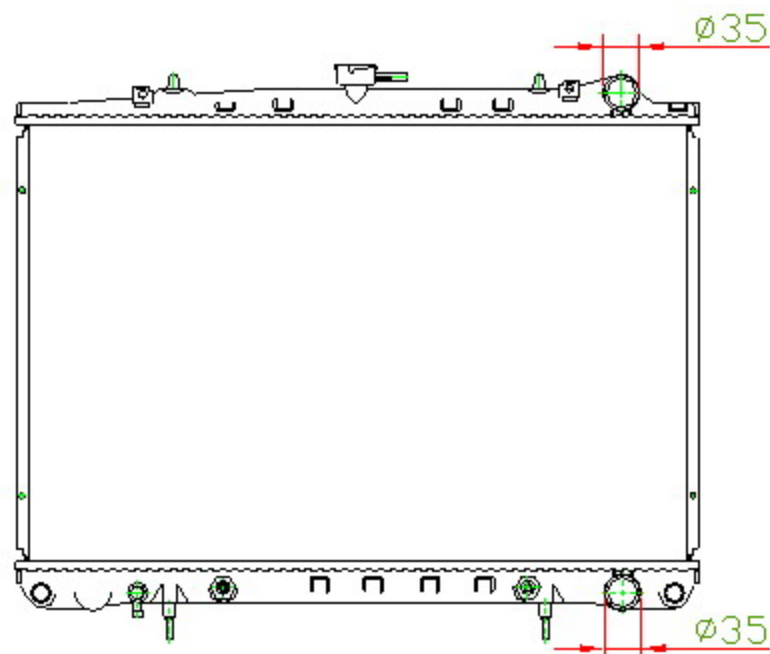

15158

CARTYPE: CEDRIC'90-94 SY31 AT

CORE SIZE: PC 430 x 648 x 32

CORE SIZE: PA 430 x 648 x 22/26

OEM: 21460-

DPI:

CARTON: 69.5*10*63.8

TANK SIZE: 670*47

OIL COOLER:300