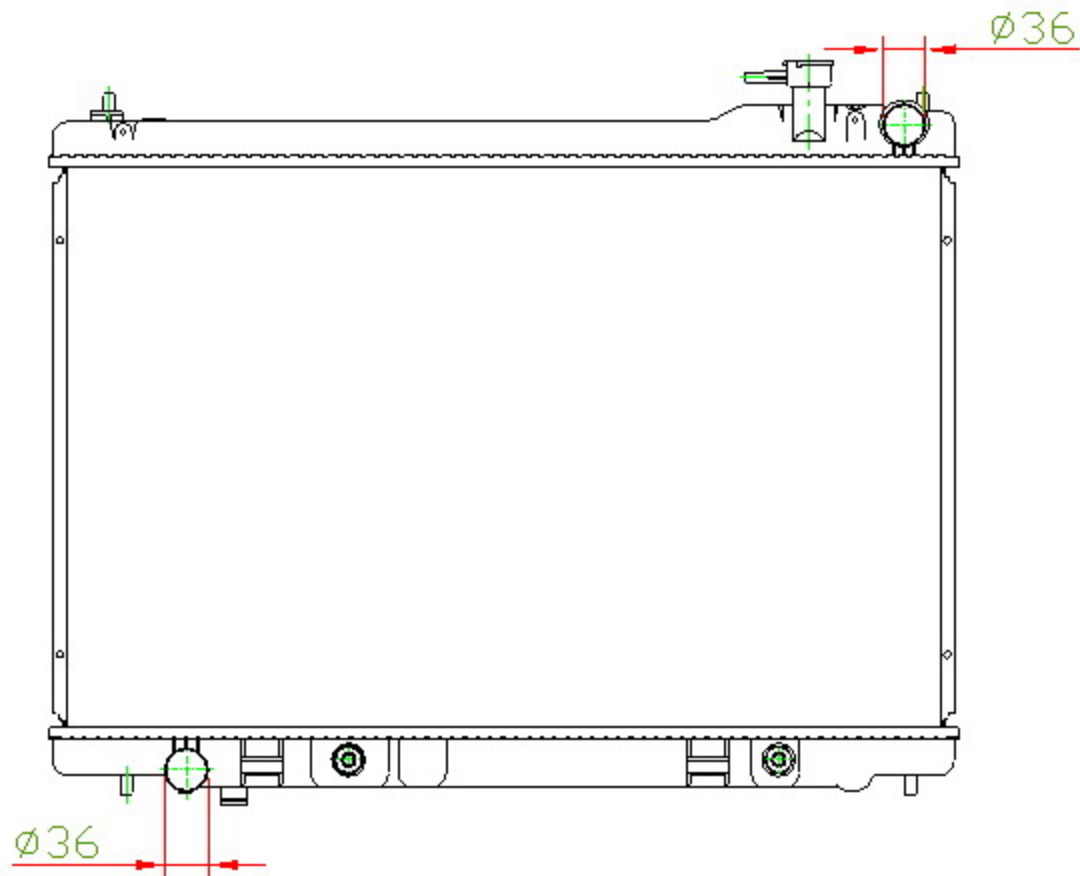

15162

CARTYPE: INFINITIG35'03-05 AT

CORE SIZE: PC 400x738x16

CORE SIZE: PA 400x738x16

OEM: 21460-AM900

DPI:2588

CARTON: 78*11.5*62

TANK SIZE: 757.5*46.5

OIL COOLER:375