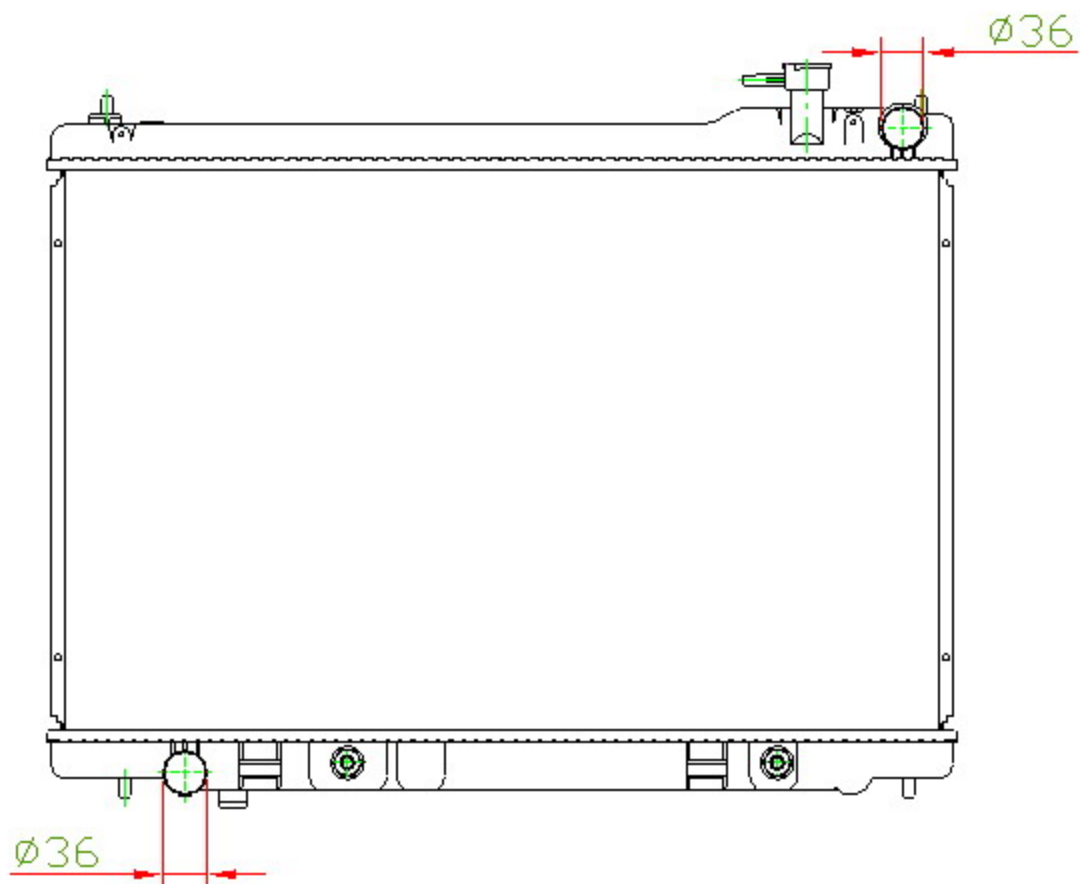

15163

CARTYPE: INFINITIG35'03-05

CORE SIZE: PC 400x738x32

CORE SIZE: PA 400x738x26

OEM: 21460-AM900

DPI: 2588

CARTON: 78*11.5*62

TANK SIZE: 757.5*46.5

OIL COOLER:375