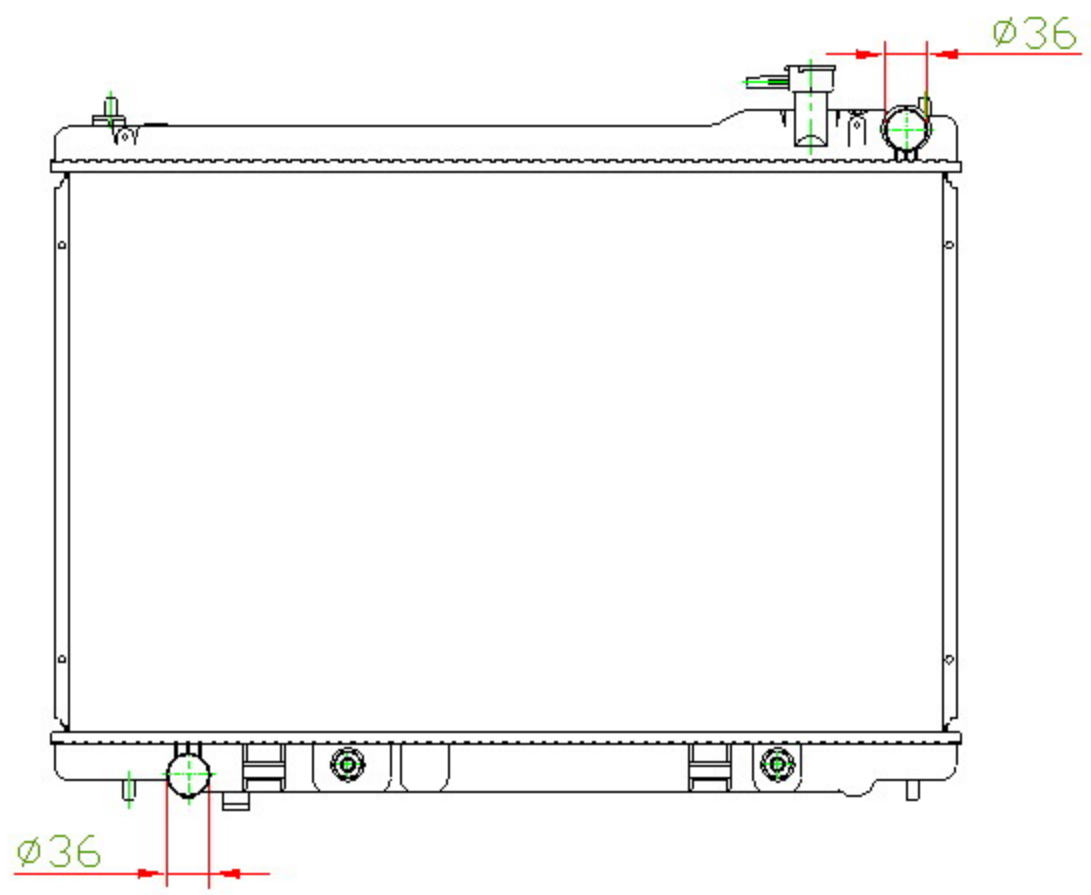

15164

CARTYPE: INFINITI'FX35'V6

CORE SIZE: PC 450x738x16

CORE SIZE: PA 450x738x16

OEM: 21460-CG000

DPI: 2683

CARTON: 78\*11.5\*67

TANK SIZE: 757.5\*46.5

OIL COOLER:375