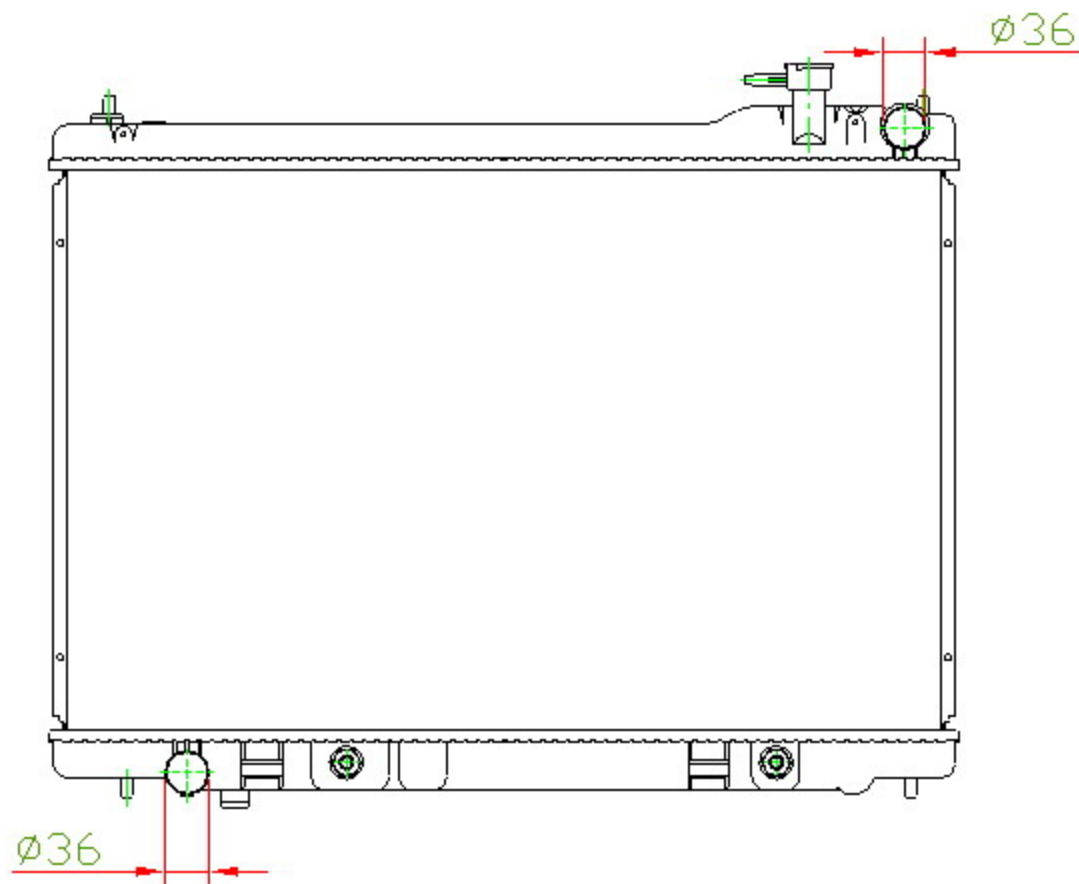

15165

CARTYPE: INFINITI'FX35'V6

CORE SIZE: PC 450x738x32

CORE SIZE: PA 450x738x26

OEM: 21460-CG000

DPI: 2683

CARTON: 78*11.5*67

TANK SIZE: 757.5*46.5

OIL COOLER:375