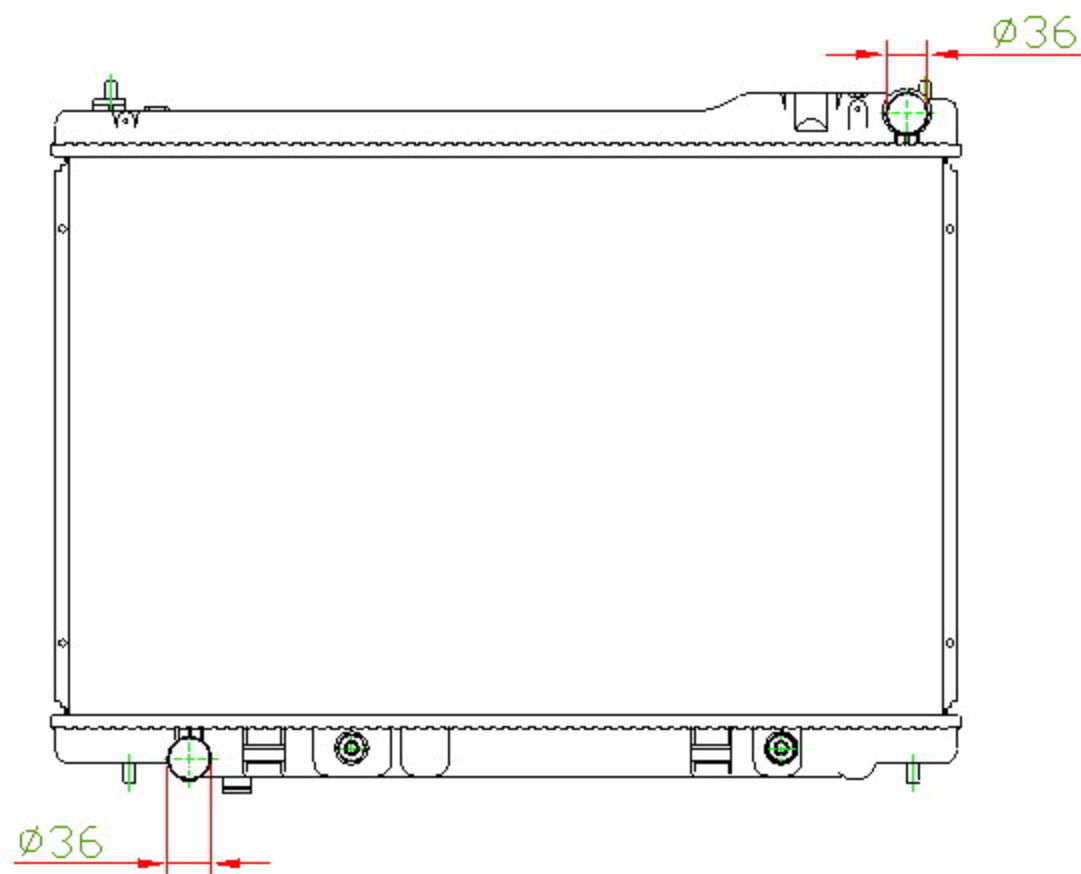

15166

CARTYPE: INFINITI'FX45'V8

CORE SIZE: PC 450x738x16

CORE SIZE: PA 450x738x16

OEM: 21460-CG200

DPI: 2671

CARTON: 78*11.5*64

TANK SIZE: 757.5*46.5

OIL COOLER:375