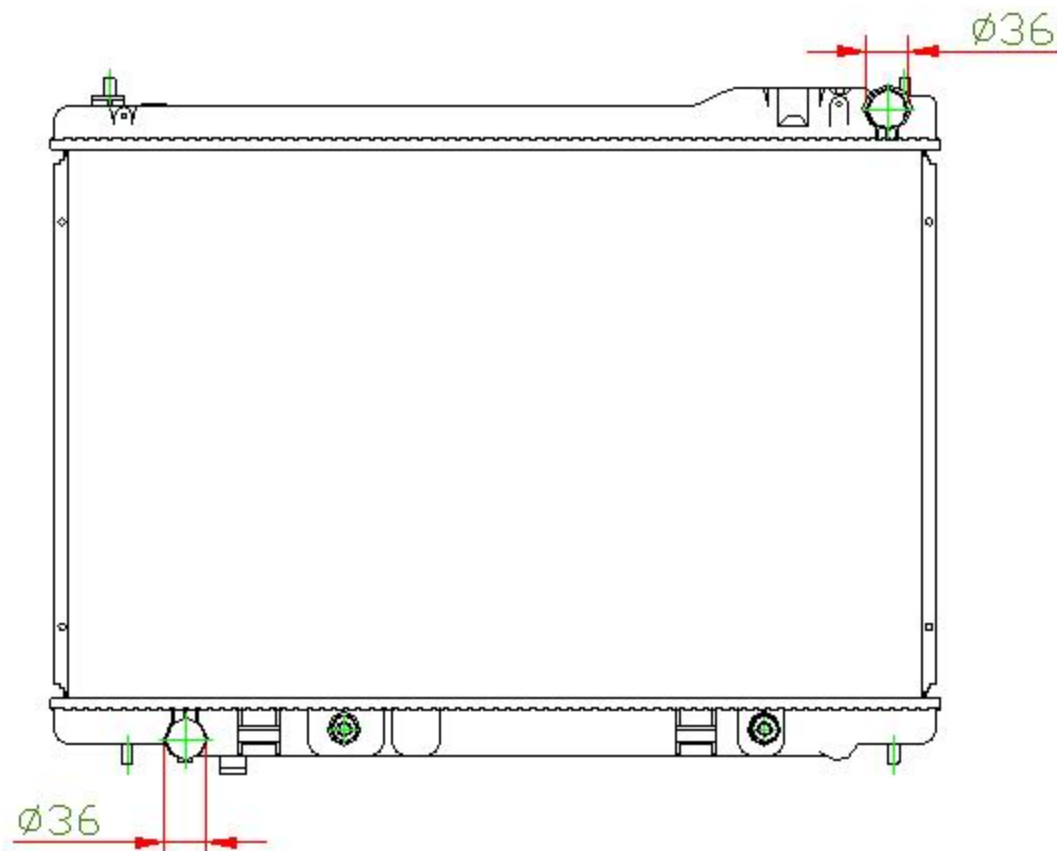

15167

CARTYPE: INFINITIFX45'V8

CORE SIZE: PA 450x738x26

CORE SIZE:

OEM: 21460-CG200

DPI: 2671

CARTON: 78*11.5*64

TANK SIZE: 757.5*46.5

OIL COOLER:375