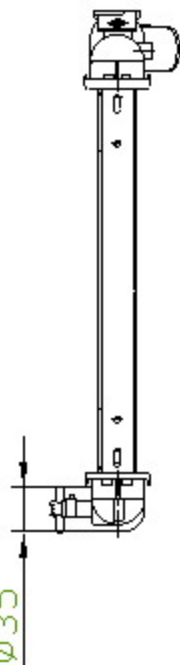

15172

CARTYPE: CARAVAN '01-03 KAZODE MT

CORE SIZE: PA 360x548x36

CORE SIZE:

OEM: 21410-VW000

DPI:

CARTON: 59.5\*15.5\*58

TANK SIZE: 569\*52