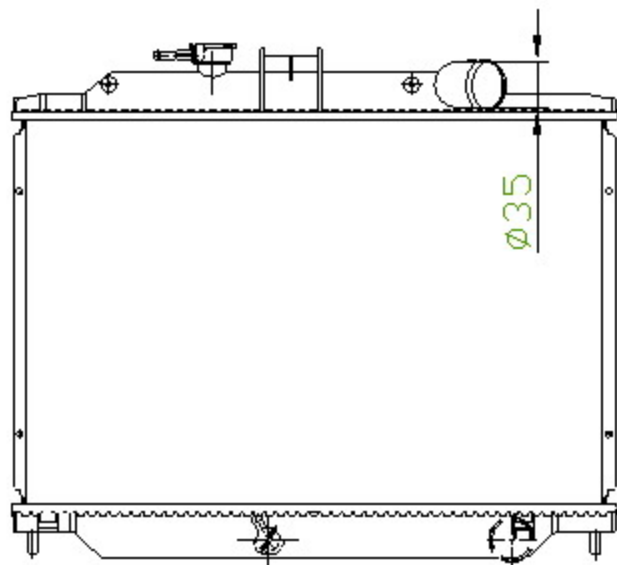

15172

CARTYPE: CARAVAN '01-03 KAZODE MT

CORE SIZE: PA 360x548x36

CORE SIZE:

OEM: 21410-VW000

DPI:

CARTON: 59.5\*15.5\*58

TANK SIZE: 569\*52