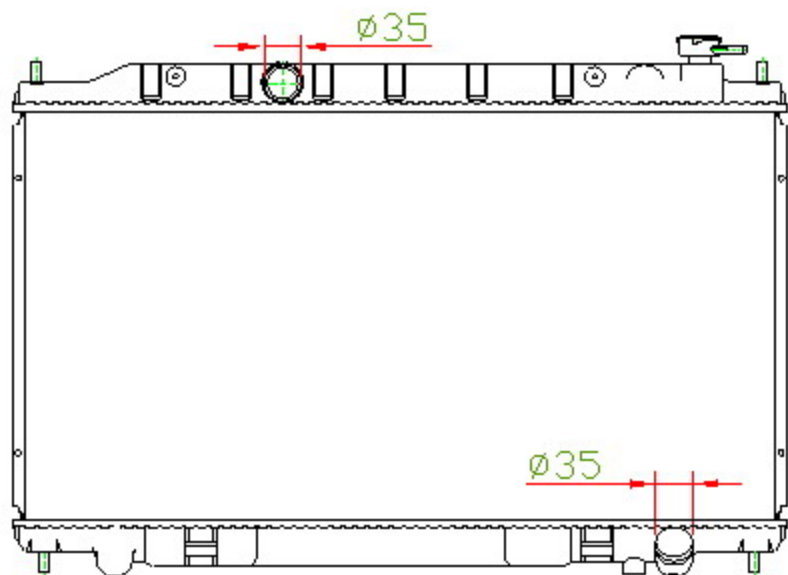

15177

CARTYPE: ALTIMA 6CYL MT  
CORE SIZE: PC 400 x 738 x 16  
CORE SIZE: PA 400 x 728 x 22  
CORE SIZE: PA 400 x 738 x 16  
OEM: 21410-9J400

DPI:  
CARTON: 78\*11.5\*60.5  
TANK SIZE: 757.5\*46.5  
OIL COOLER: