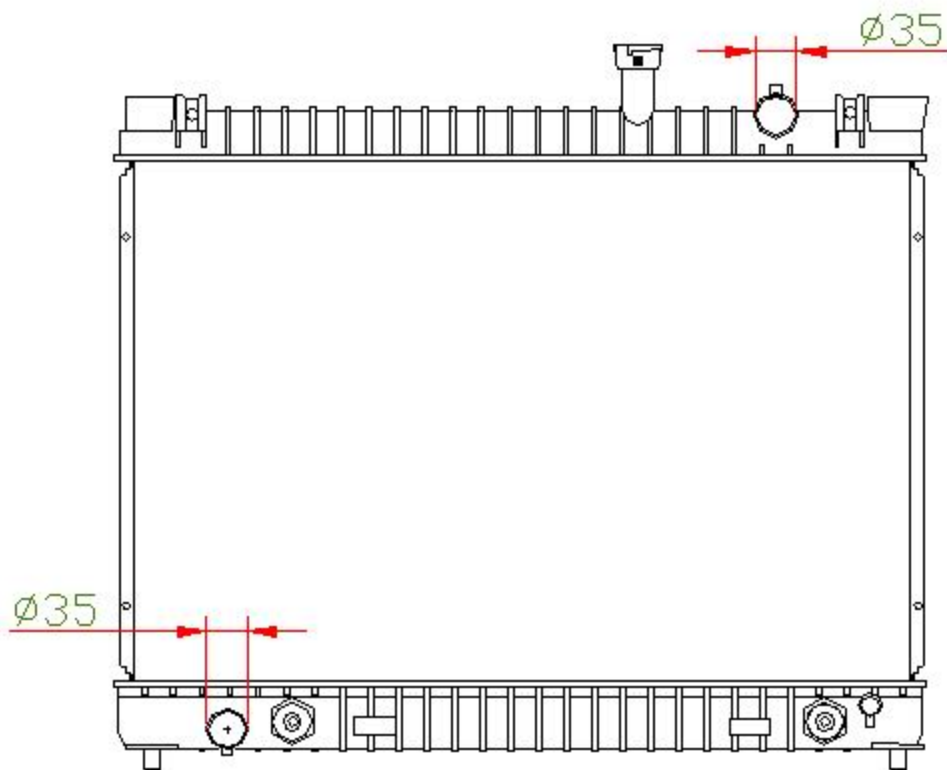

15185

CARTYPE: INFINITIARMADA/TITAN Q56'04 AT DPI: 2691

CORE SIZE: PA 597\*668\*36

CARTON: 81\*18\*77

CORE SIZE:

TANK SIZE: 695\*67

OEM: 21460-7S000

OIL COOLER:460