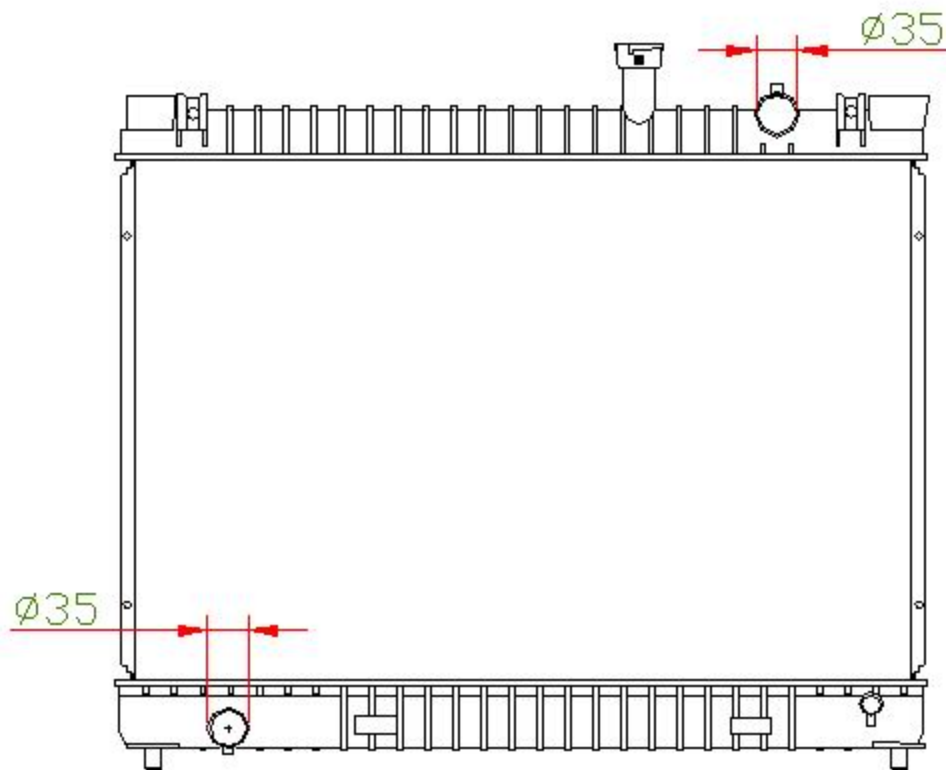

15186

CARTYPE:INFINITI ARMADA/TITAN Q56 MT

DPI:

CORE SIZE: PA 597*668*36

CARTON: 81*18*77

CORE SIZE:

TANK SIZE: 695*67

OEM: