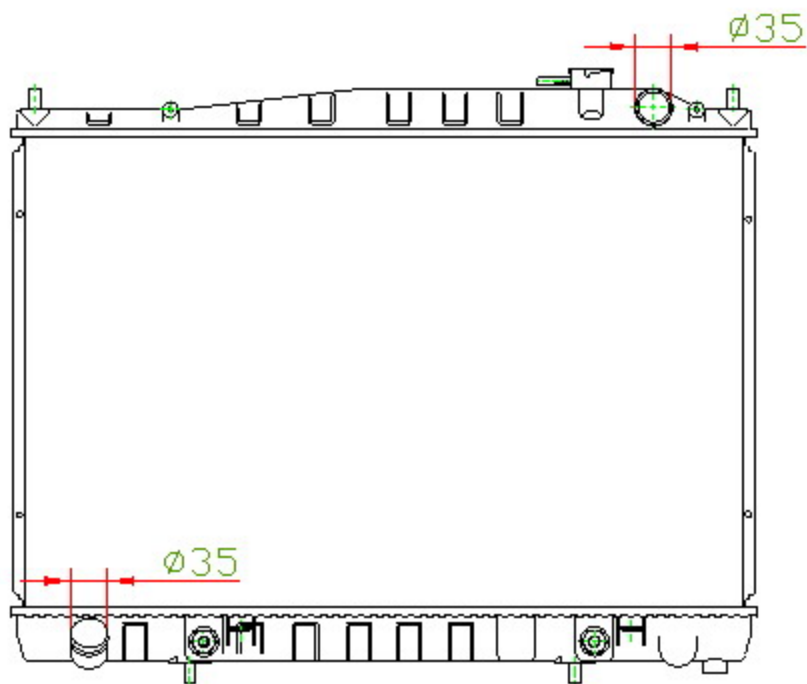

15205

CARTYPE: GLORIA AT

CORE SIZE:

CORE SIZE: PA 450 x 688 x 16/26

OEM:

DPI:

CARTON: 73.5*12*65.5

TANK SIZE: 713*47.5

OIL COOLER:375