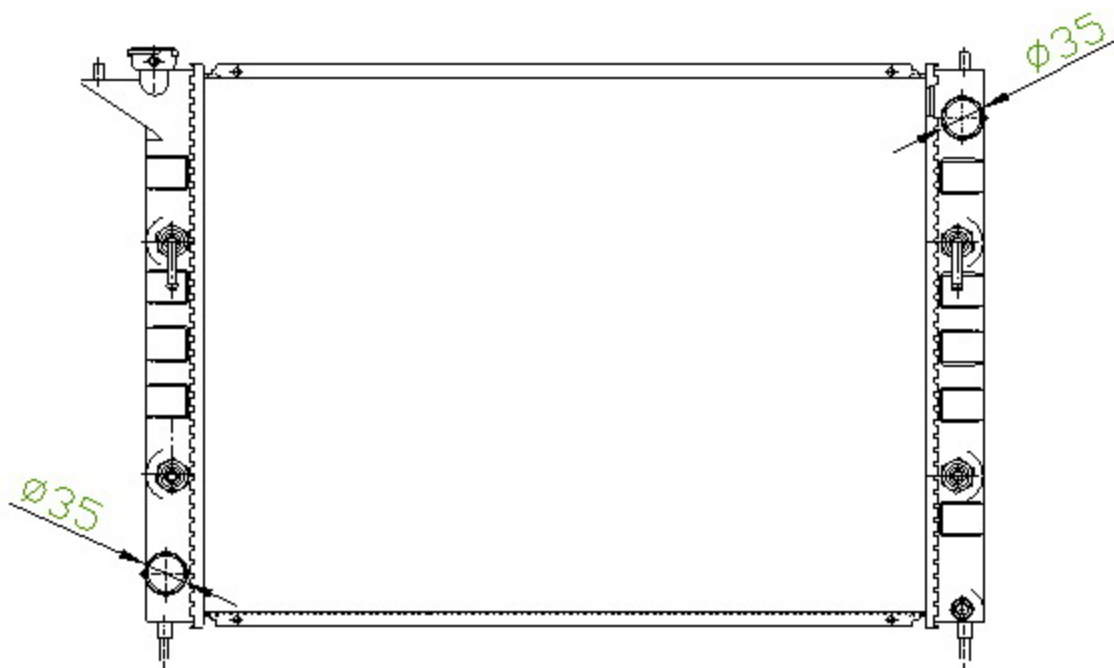

15212

CARTYPE: INFINITI Q45 G50 AT

CORE SIZE: PA620\*458\*26

CORE SIZE:

OEM: 21460-70U01/67W00

DPI:

CARTON:

TANK SIZE: 80\*10.5\*59.5

OIL COOLER:L200 R200