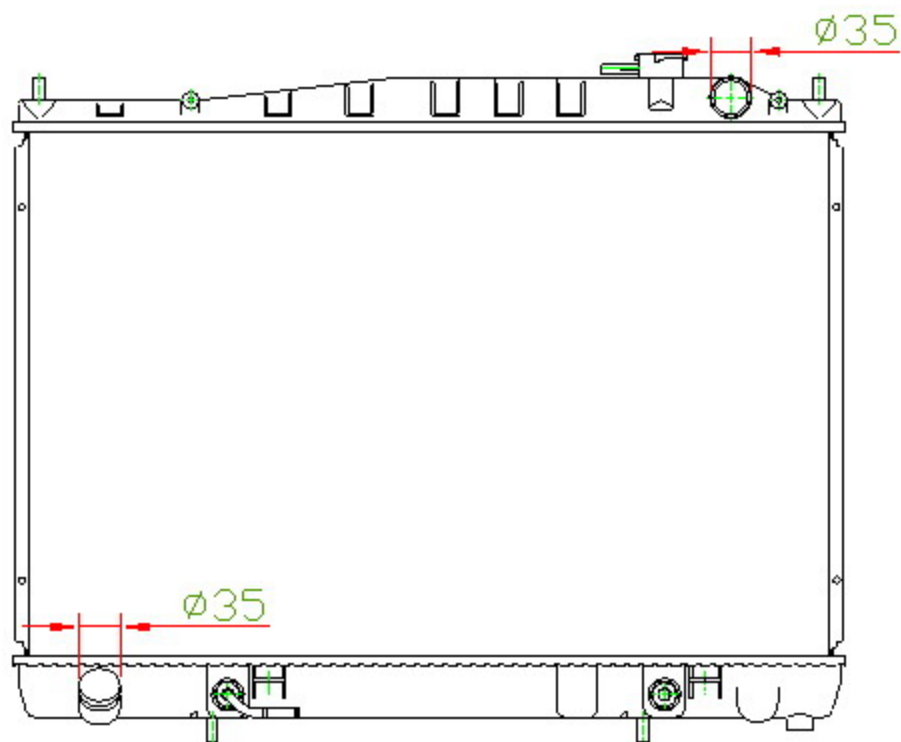

15214

CARTYPE: INFINITI Q45 AT

CORE SIZE: PC 450 x 698 x 32

CORE SIZE: PA 450 x 688 x 26

OEM: 21460-6P100

DPI:

CARTON: 73.5\*12\*65.5

TANK SIZE: 713\*47.5

OIL COOLER:375