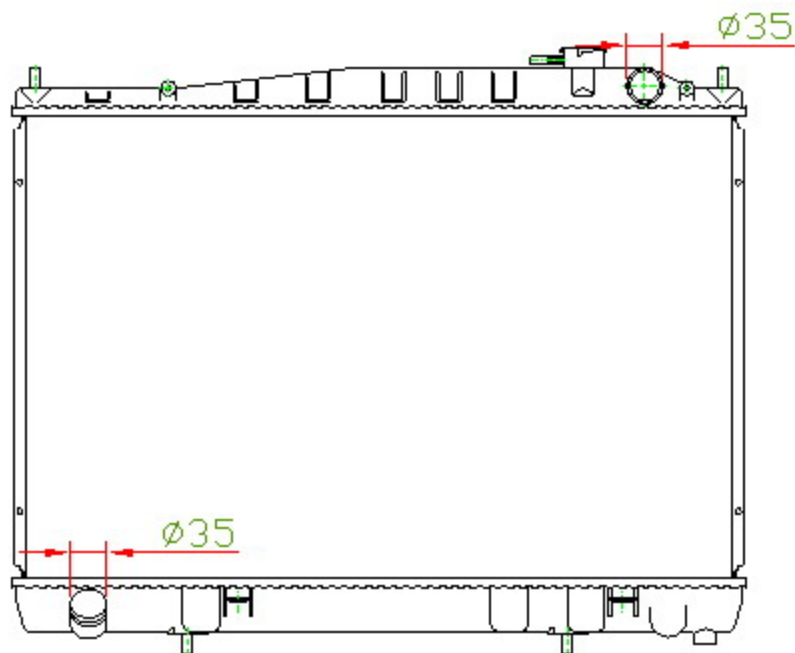

15215

CARTYPE: INFINITI Q45 MT
CORE SIZE: PC 450 x 698 x 32
CORE SIZE: PA 450 x 688 x 26
OEM: 21410-6P100

DPI:
CARTON: 73.5*12*65.5
TANK SIZE: 713*47.5
OIL COOLER: