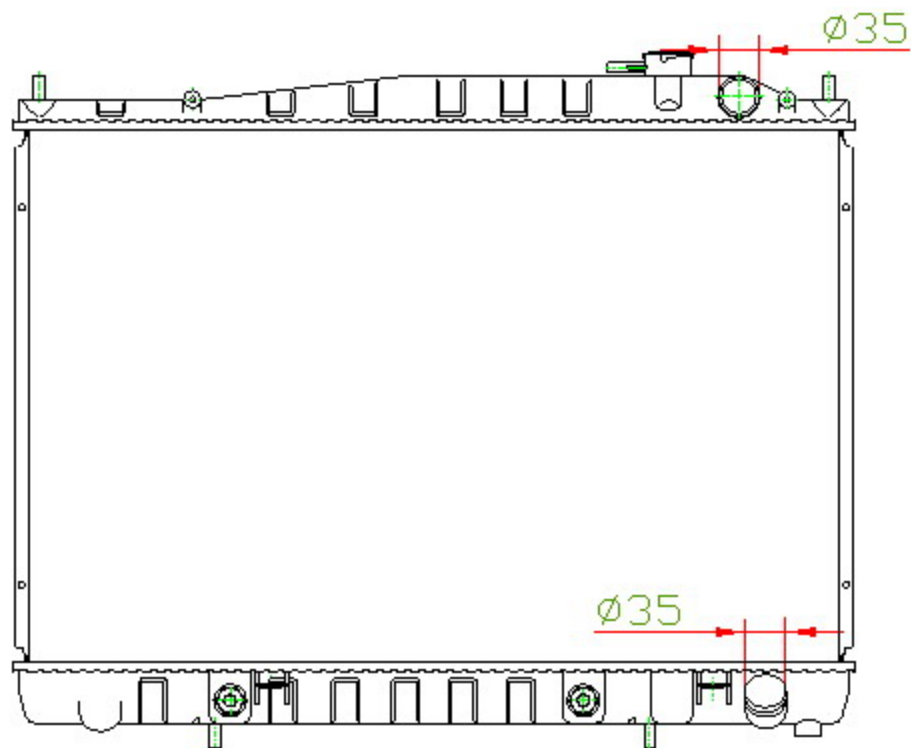

15216

CARTYPE: FRONTIER AT

CORE SIZE: PC 450 x 698 x 32

CORE SIZE: PA 450 x 688 x 26

OEM:

DPI:

CARTON: 73.5\*12\*65.5

TANK SIZE: 713\*47.5

OIL COOLER:300