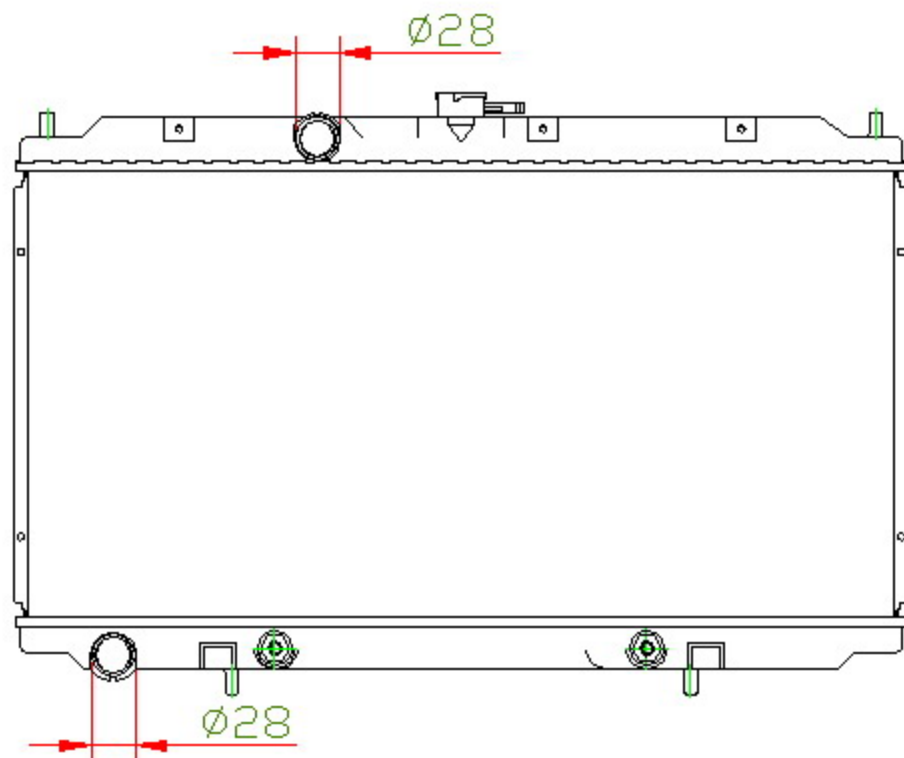

15226

CARTYPE: ALMERA II N16/P12/W12 '01 AT

CORE SIZE: PC 360 x 698 x 16

CORE SIZE: PA 360 x 698 x 16

OEM: 21460-BM700

DPI:

CARTON: 74*10.5*55.5

TANK SIZE: 717.5*47

OIL COOLER:300