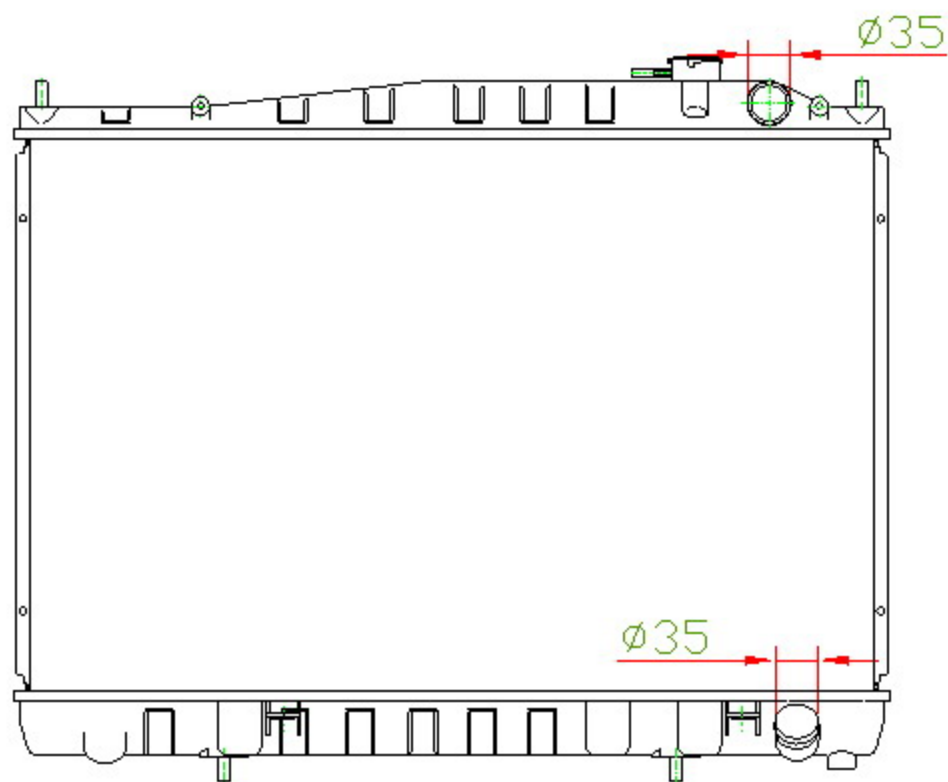

15227

CARTYPE: FRONTIER MT

CORE SIZE: PC 450 x 698 x 32

CORE SIZE: PA 450 x 688 x 26

OEM:

DPI:

CARTON: 73.5*12*66

TANK SIZE: 713*47.5/56.5