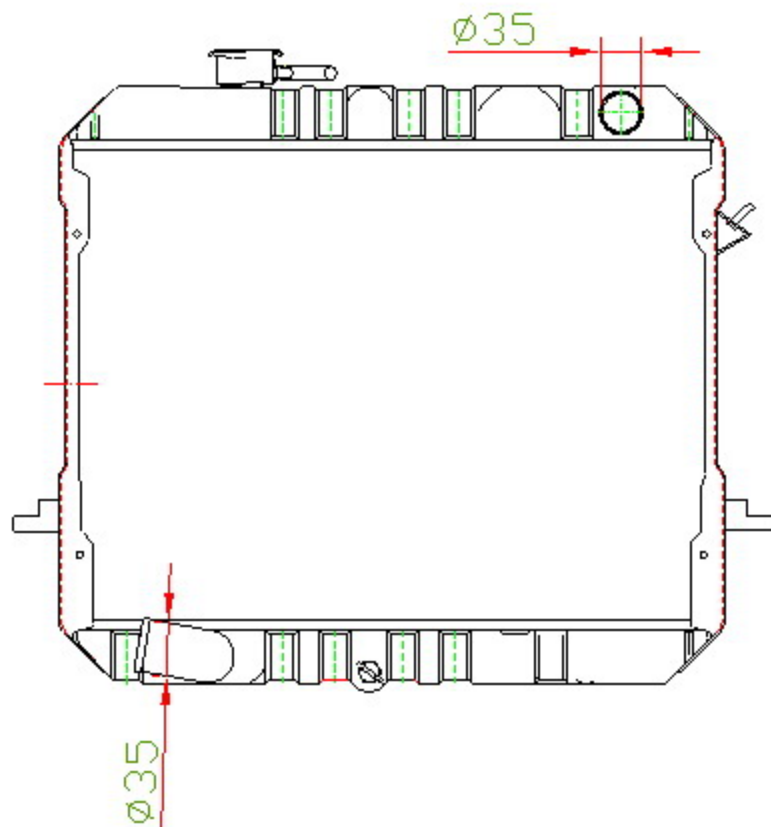

15230

CARTYPE: CABSTAR Pickup

CORE SIZE: BC390X518X49

CORE SIZE:

OEM: 21400-23T00

DPI:

CARTON:

TANK SIZE:536\*61