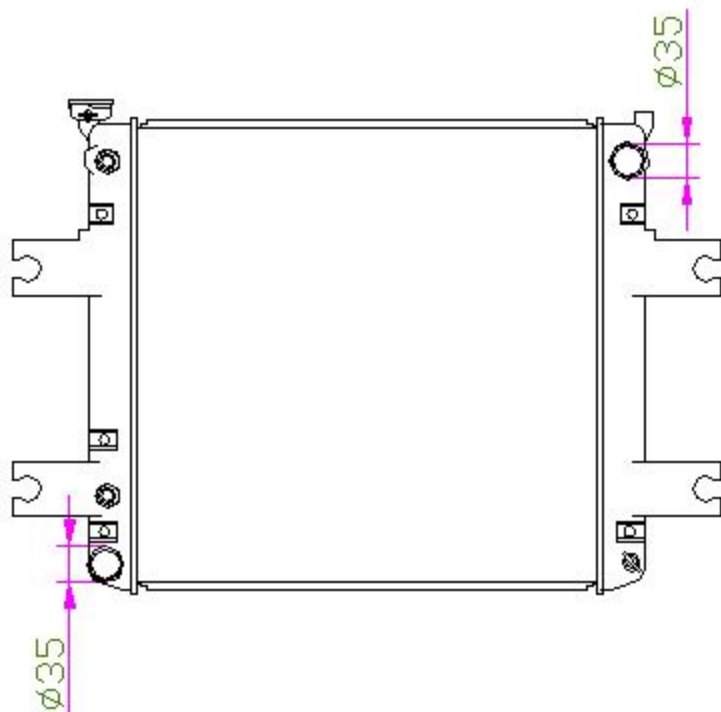

15237

CARTYPE: Forklift 叉车 AT  
CORE SIZE: PA 425x 438 x 32  
CORE SIZE:  
OEM: SD20256K000

DPI:  
CARTON: 62.5\*11.5\*55  
TANK SIZE: 460.5\*52  
OIL COOLER:300