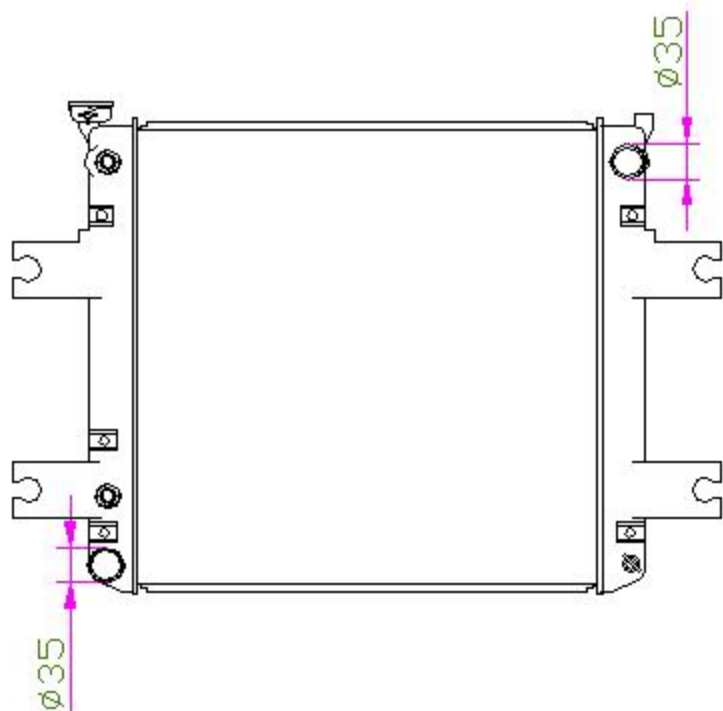

15238

CARTYPE: FOrkLift 叉车 AT

CORE SIZE: PA 400 x 438 x 32

CORE SIZE:

OEM: SD1518K000 21460-40K03

DPI:

CARTON: 60*11.5*55

TANK SIZE: 460*52

OIL COOLER:300