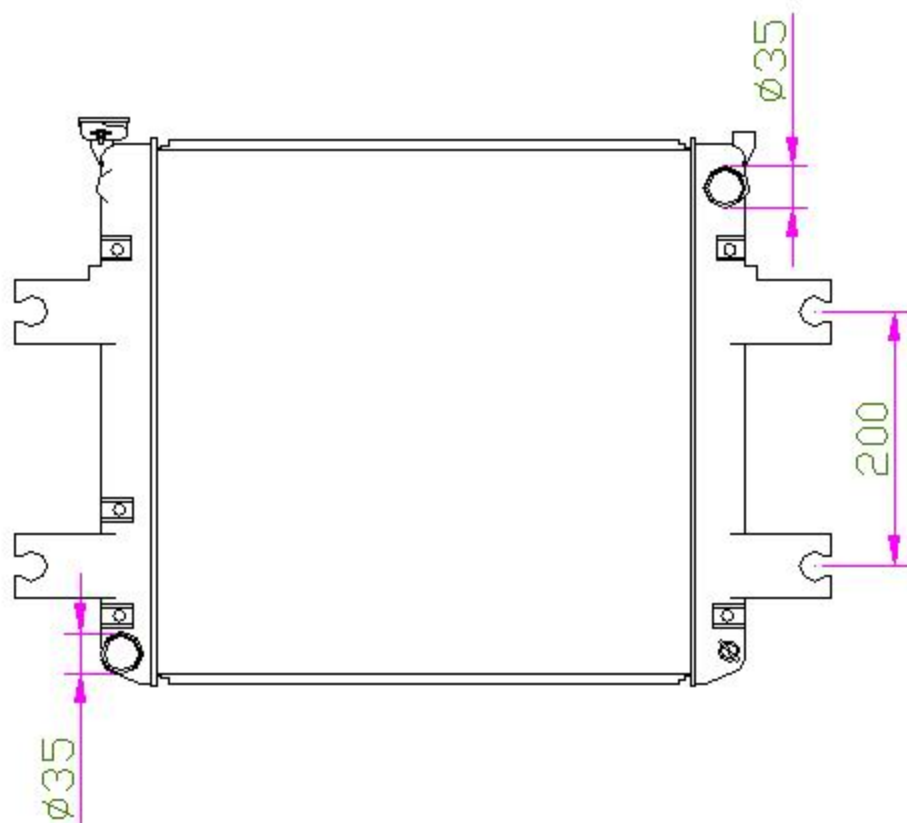

15243

CARTYPE: Forklift 叉车 MT

CORE SIZE: PA450x 438 x 32

CORE SIZE:

OEM: SD20256K000

DPI:

CARTON: 65*11.5*55

TANK SIZE: 460*52

OIL COOLER: