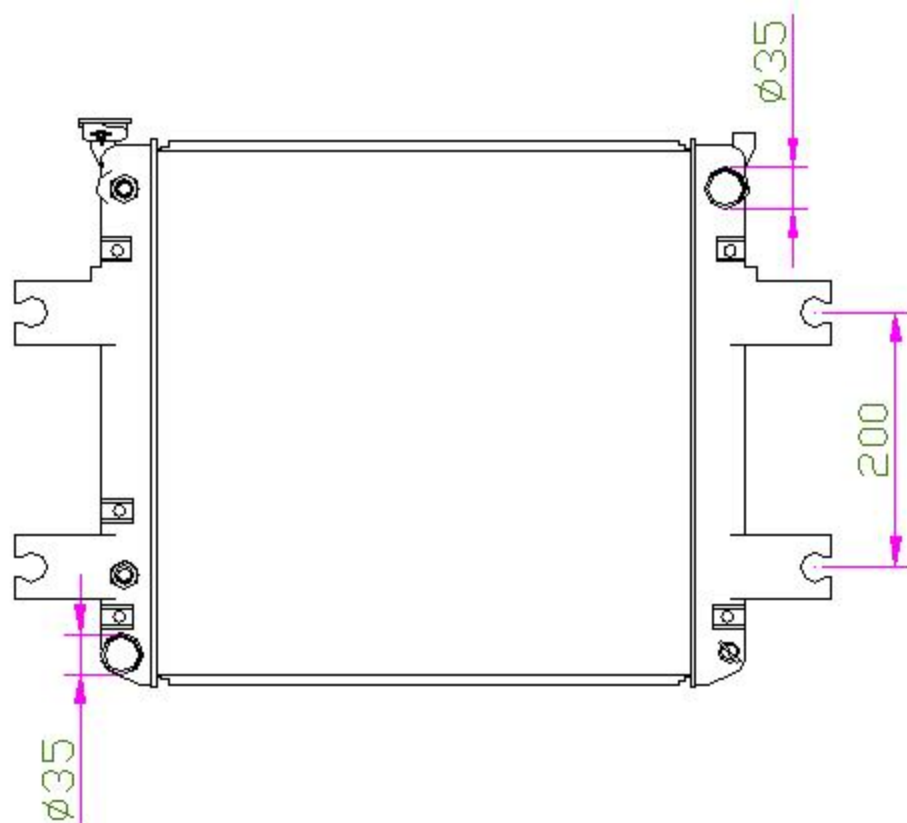

15244

CARTYPE: Forklift 叉车 AT

CORE SIZE: PA450x 438 x 32

CORE SIZE:

OEM: SD357K000

DPI:

CARTON: 65*11.5*55

TANK SIZE: 460*52

OIL COOLER:300