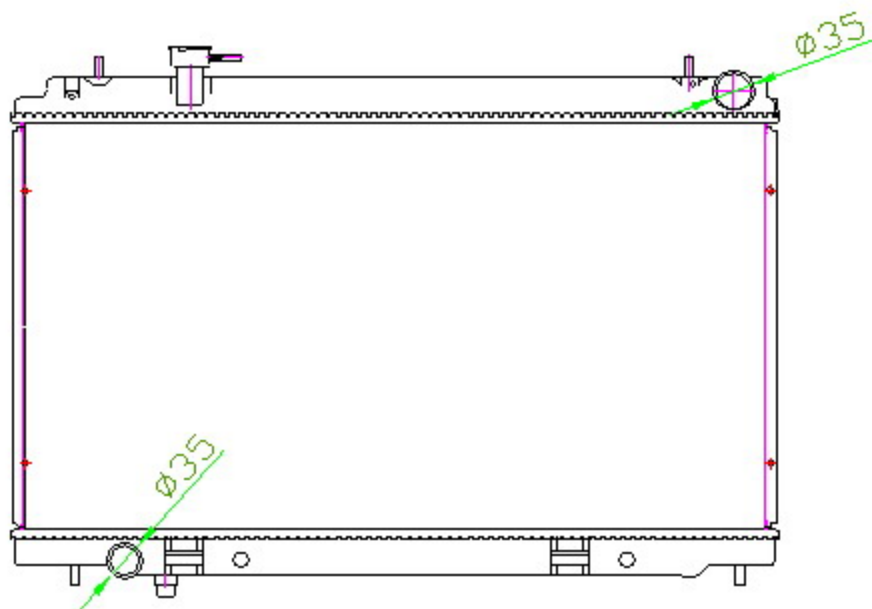

15248

CARTYPE: NISSAN 350Z V6 (3.5L) G '03-06 AT

DPI:2576

CORE SIZE: PA400*738*16

CARTON:

CORE SIZE:

TANK SIZE:757*47

OEM: 21460-CD010

OIL COOLER:375