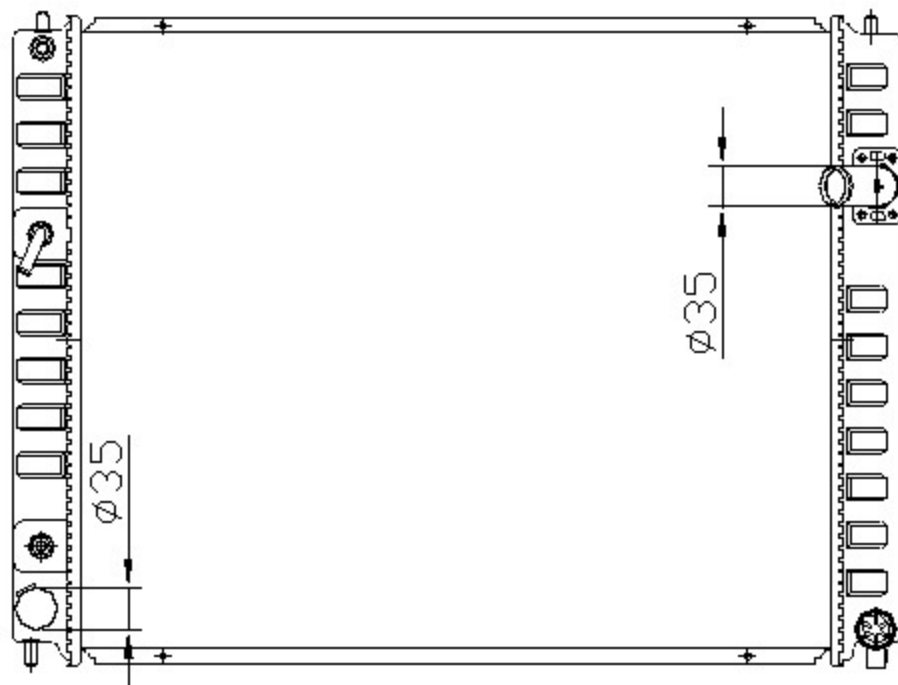

15256

CARTYPE: INFINITIG EX/FX35 3.5LV6 '08-09 AT DPI:13078

CORE SIZE:

CORE SIZE: PA 636\*518\*16

OEM:21460-1BA0A/1CB0A

CARTON:

TANK SIZE: 547\*46.6

OIL COOLER:265