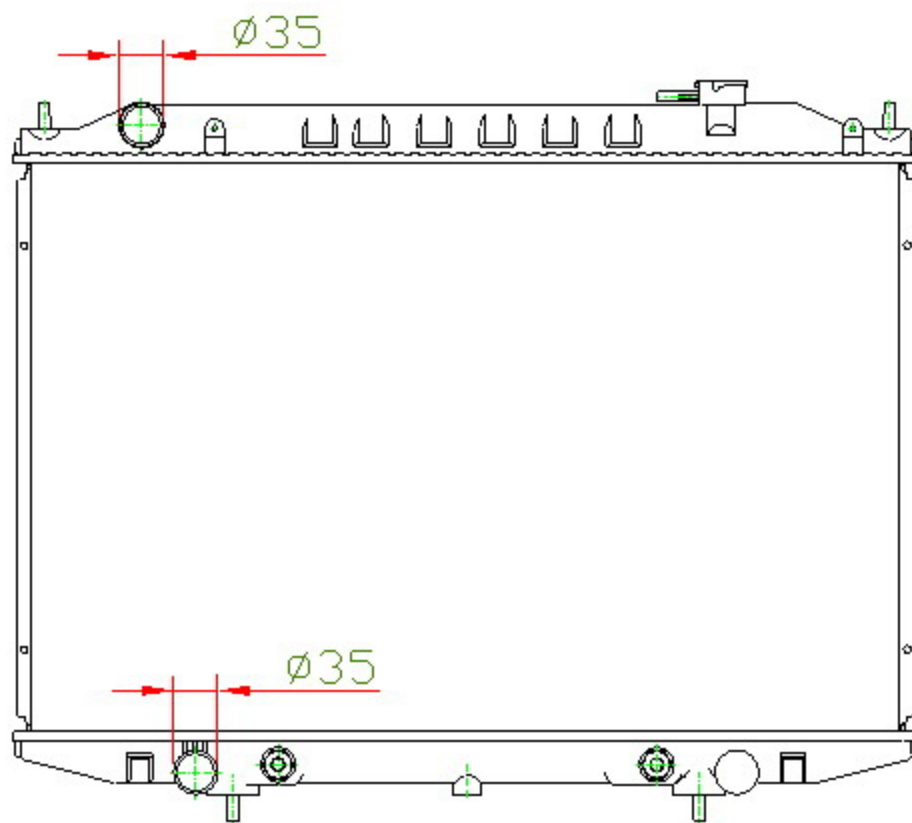

15265

CARTYPE: BD22/TD27 AT

CORE SIZE:

CORE SIZE: PA 450 x 688 x 16/22/26

OEM:

DPI:

CARTON: 74*11.5*65.5

TANK SIZE: 713*47.5

OIL COOLER:300