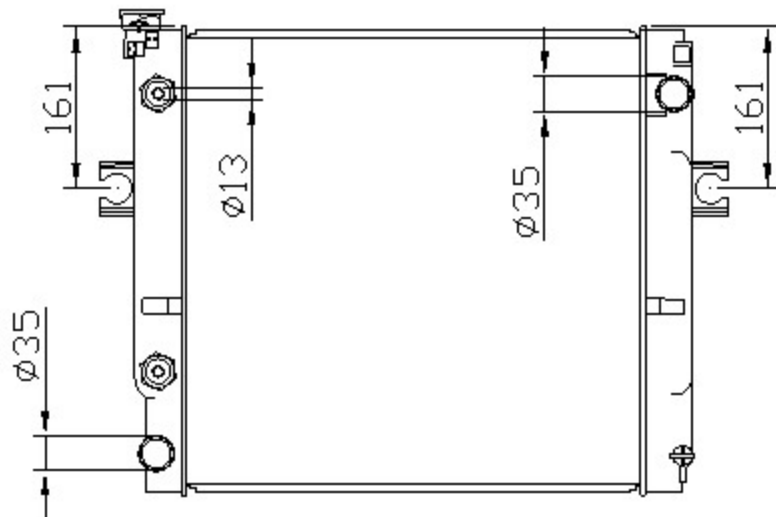

15266

CARTYPE:FORKLIFT 3TON AT

CORE SIZE: PA450*448*48

CORE SIZE:

OEM:91B01-00030

DPI:

CARTON: 71.5*15*56

TANK SIZE: 465*68.8

OIL COOLER:L275