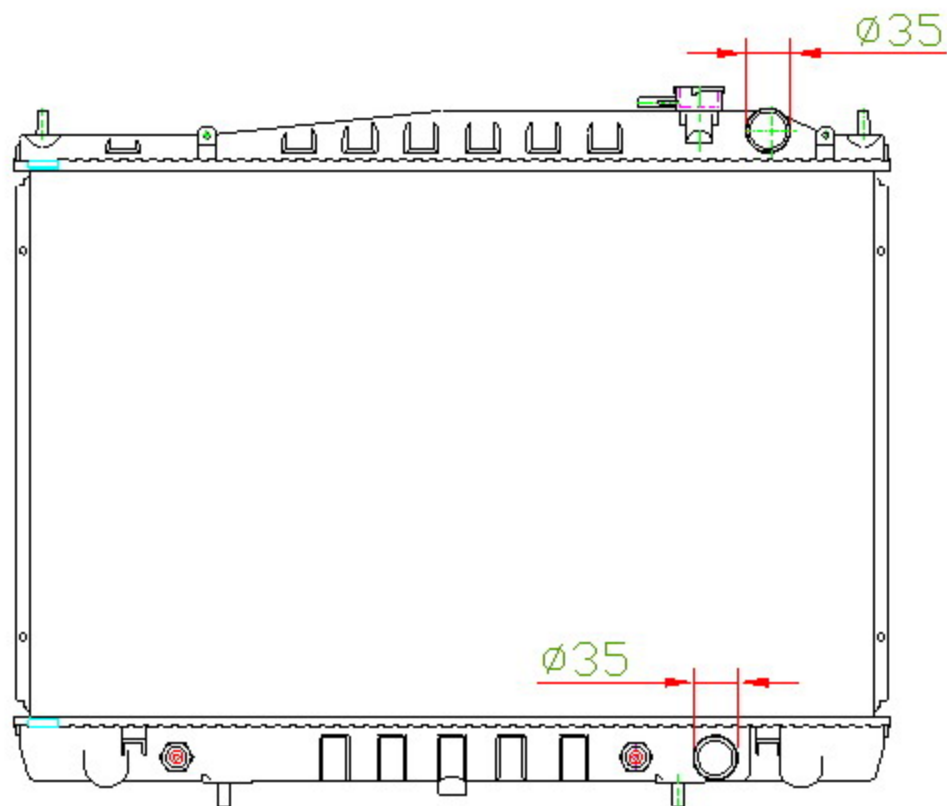

15267

CARTYPE: 3.0L 6CYL PETROL -SUITABLE FOR MANUAL AND AUTO AT DPI: 2409

CORE SIZE:

CARTON: 73.5\*12\*65.5

CORE SIZE: PA 445 x 688 x 36

TANK SIZE: 713\*57

OEM:

OIL COOLER:375