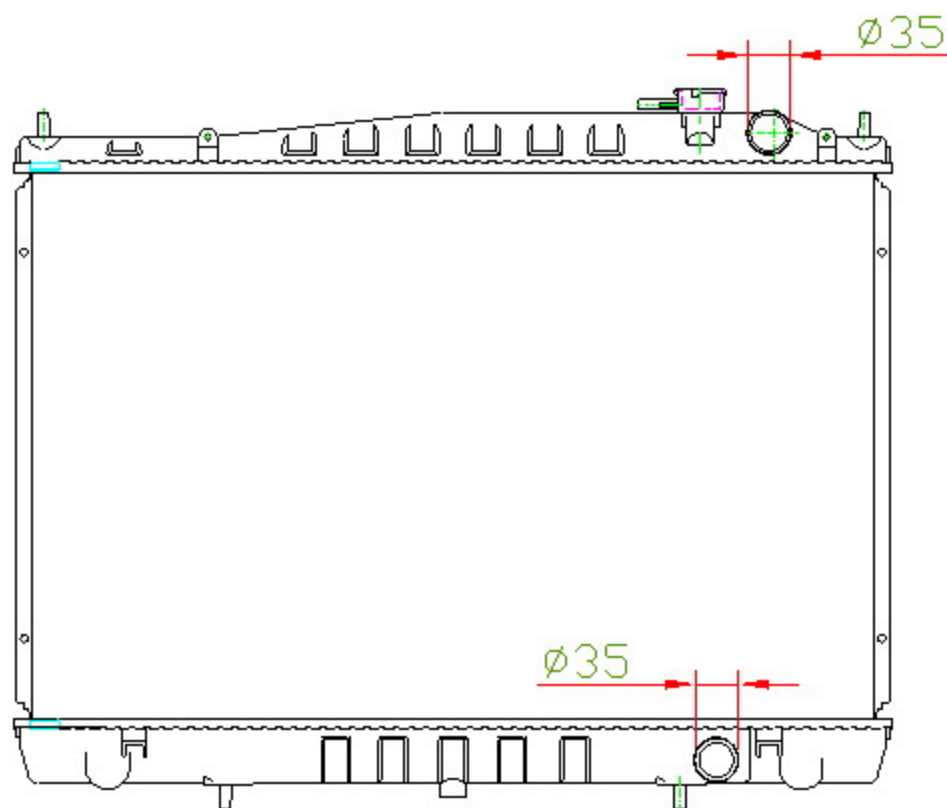

15268

CARTYPE: 3.0L 6CYL PETROL -SUITABLE FOR MANUAL AND AUTO MT DPI: 2409

CORE SIZE:

CARTON: 73.5*12*65.5

CORE SIZE: PA 445 x 688 x 36

TANK SIZE: 713*57

OEM:

OIL COOLER: